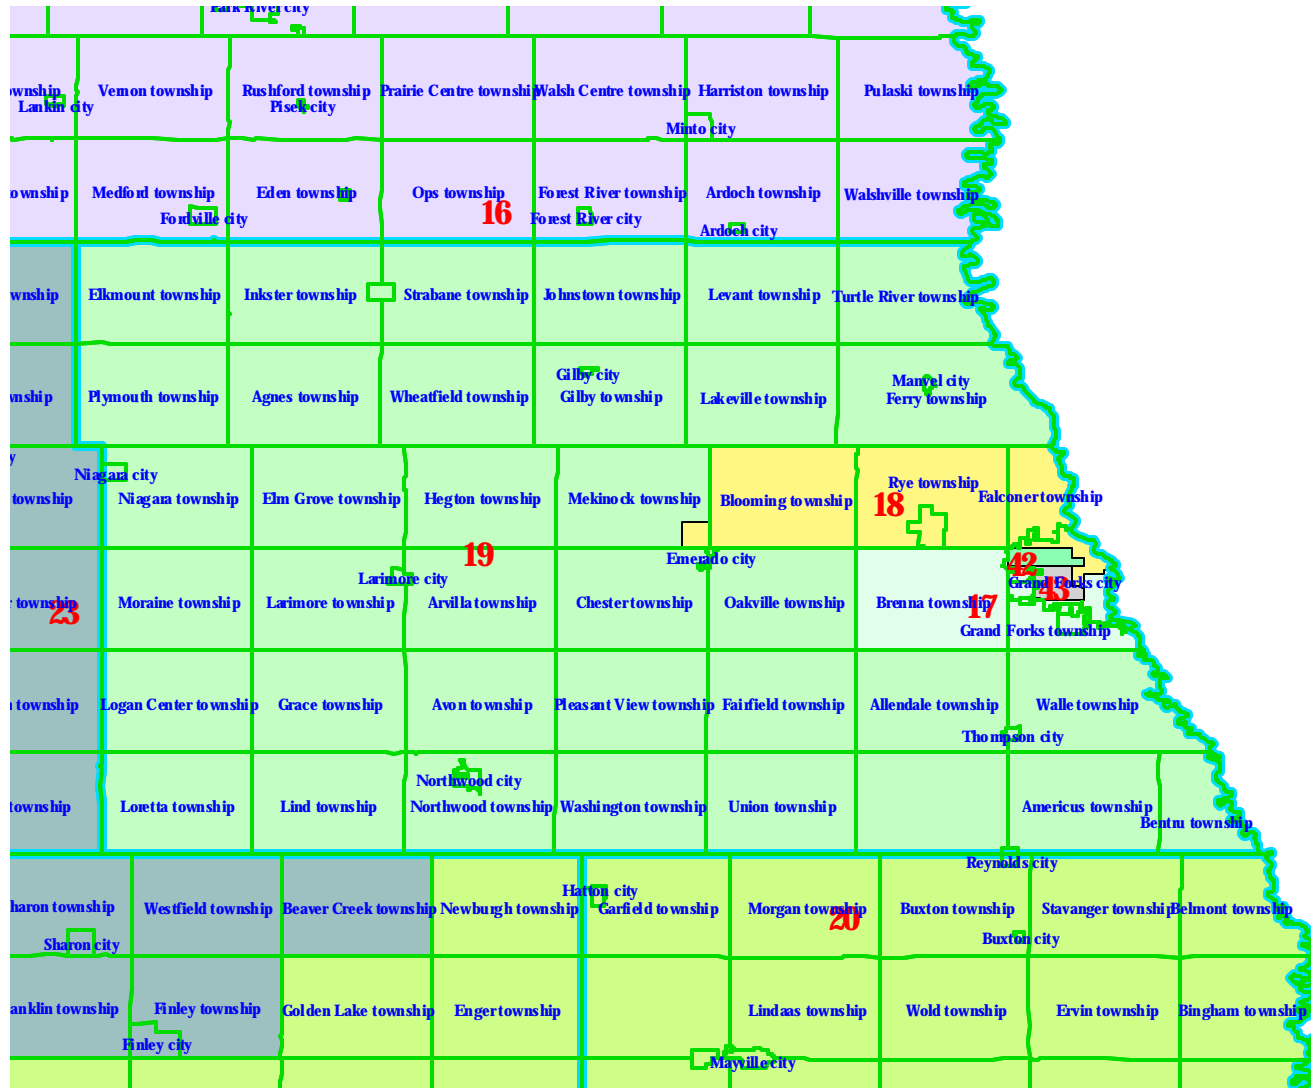

District 19

- Ccd.shp
- Counties.shp
- District Outline
- 01
- 02
- 03
- 04
- 05
- 06
- 07
- 08
- 09
- 10
- 11
- 12
- 13
- 14
- 15
- 16
- 17
- 18
- 19
- 20
- 21
- 22
- 23
- 24
- 25
- 26
- 27
- 28
- 29
- 30
- 31
- 32
- 33
- 34
- 35
- 36
- 37
- 38
- 39
- 40
- 41
- 42
- 43
- 44
- 45
- 46
- 47

19

18

26th

Abandoned Railroad

7th

6th

1st

26th

Elisdon

Burlington Northern Santa Fe R.

Hazen Brook

Elisworth

Redwood

Holy

G

26th

H

6th

1st

26th

Hawaii

Indiana

Iowa

Maxwell