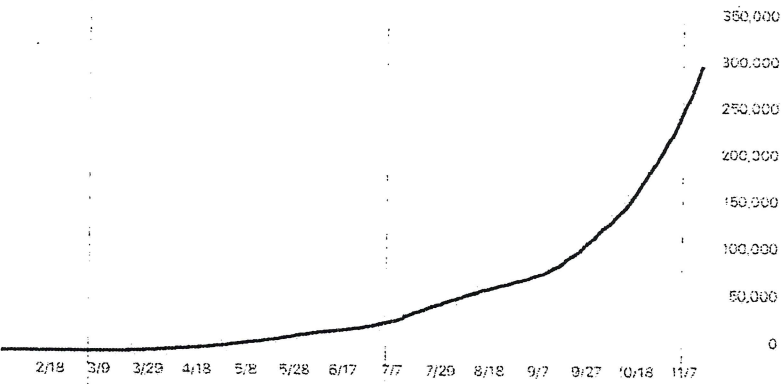

Click to show: North Dakota Minnesota Montana South Dakota

Mask Mandate August 1

Coronavirus (COVID-19) statistics

Global United States **Wisconsin**

Select to view: Confirmed **Deaths**

Daily new cases

Cumulative cases