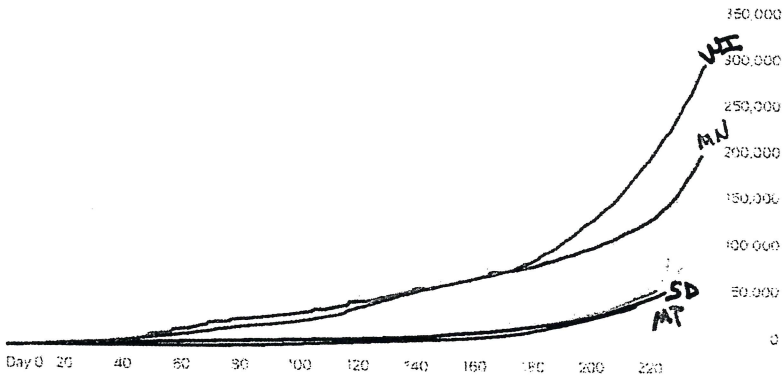

Click to show: ☒ North Dakota ☒ Minnesota ☒ Montana ☒ South Dakota ☒ Wisconsin