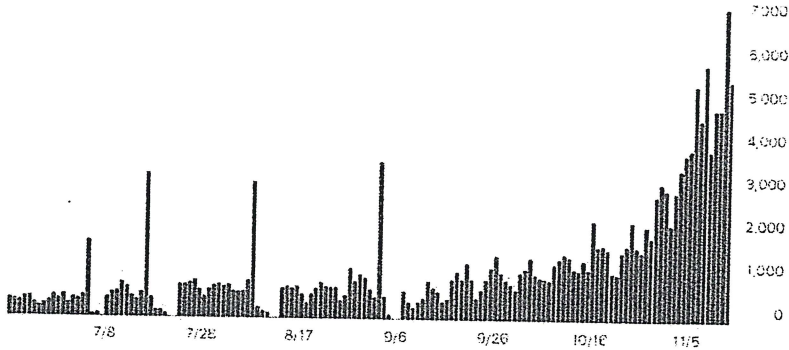

Compare cases by region

Starting the day 100+ cases were confirmed in each region

- North Dakota, United States
- Minnesota, United States
- Montana, United States
- South Dakota, United States
- Wisconsin, United States

Click to show: North Dakota Minnesota Montana South Dakota

Mask mandate 7/25/20

Coronavirus (COVID-19) statistics

Global United States **Minnesota**

Select to view: Confirmed **Deaths**

Daily new cases

Cumulative cases