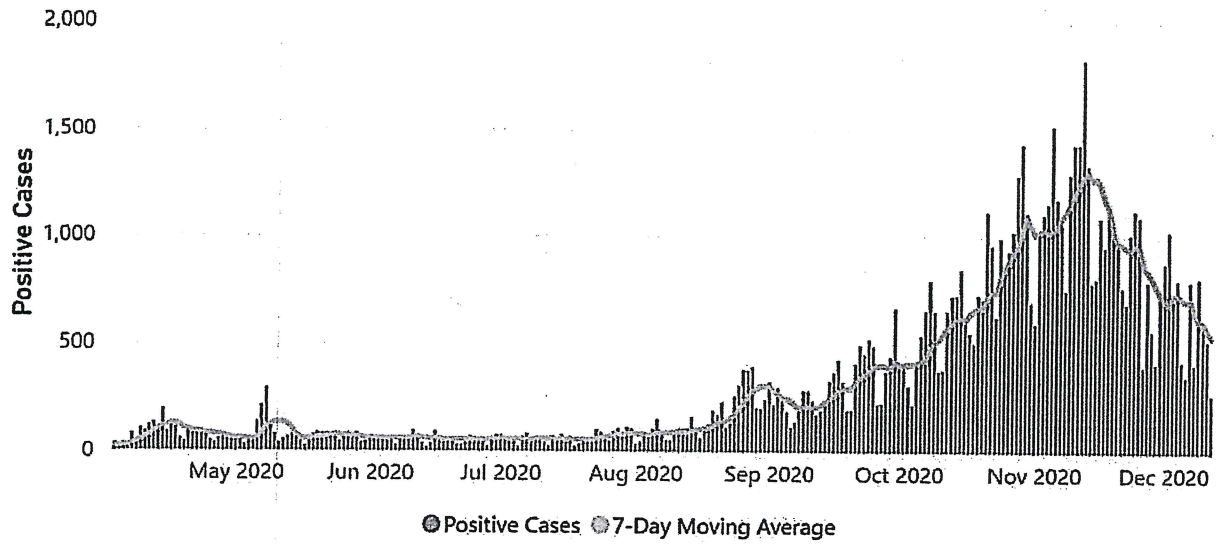

HB 1323

Positive Cases by Date Reported to SD-DOH

HB 1323

Jeff Hoverson

House of Reps - Dist. 3

No Mask mandate

Coronavirus (COVID-19) statistics

Global United States **South Dakota**

Select to view: Confirmed Deaths

Daily new cases

Cumulative cases

Compare cases by region

Starting the day 100+ cases were confirmed in each region

- North Dakota, United States
- Minnesota, United States
- Montana, United States
- South Dakota, United States
- Wisconsin, United States