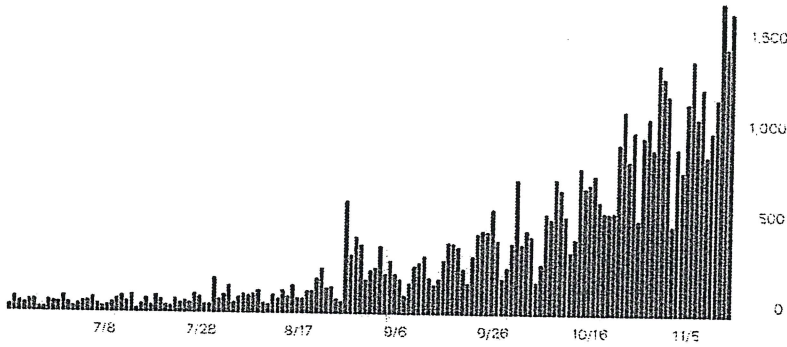

Select to view: Confirmed Deaths

Daily new cases

Cumulative cases

Compare cases by region

Starting the day 100+ cases were confirmed in each region

- North Dakota, United States
- Minnesota, United States
- Montana, United States
- South Dakota, United States
- Wisconsin, United States