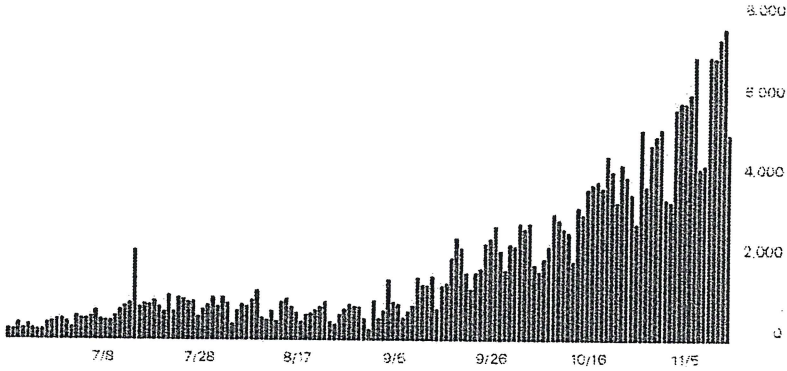

Compare cases by region

Starting the day 100+ cases were confirmed in each region

- North Dakota, United States
- Minnesota, United States
- Montana, United States
- South Dakota, United States
- Wisconsin, United States

Click to show: North Dakota Minnesota Montana South Dakota

Mask Mandate August 1

Coronavirus (COVID-19) statistics

Global United States **Wisconsin**

Select to view: Confirmed **Deaths**

Daily new cases

Cumulative cases