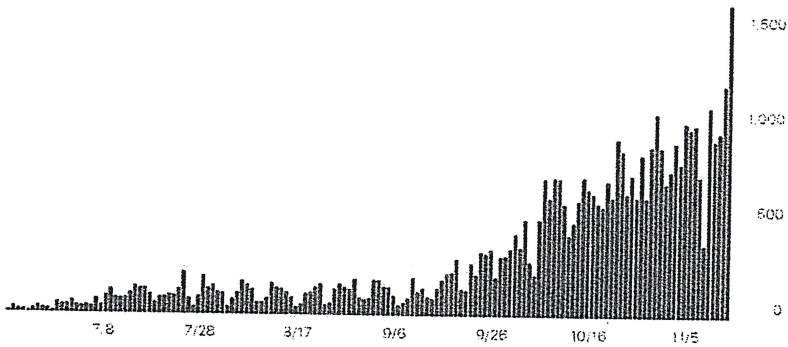

Select to view: Confirmed Deaths

Daily new cases

Cumulative cases

Compare cases by region

Starting the day 100+ cases were confirmed in each region

- North Dakota, United States
- Minnesota, United States
- Montana, United States
- South Dakota, United States
- Wisconsin, United States

Click to show: North Dakota Minnesota Montana South Dakota

Mask mandate July 15

Coronavirus (COVID-19) statistics

...

Global United States **Montana**

Select to view: Confirmed **Deaths**

Daily new cases

Cumulative cases

Compare cases by region

Starting the day 100+ cases were confirmed in each region

- North Dakota, United States
- Minnesota, United States
- Montana, United States
- South Dakota, United States
- Wisconsin, United States