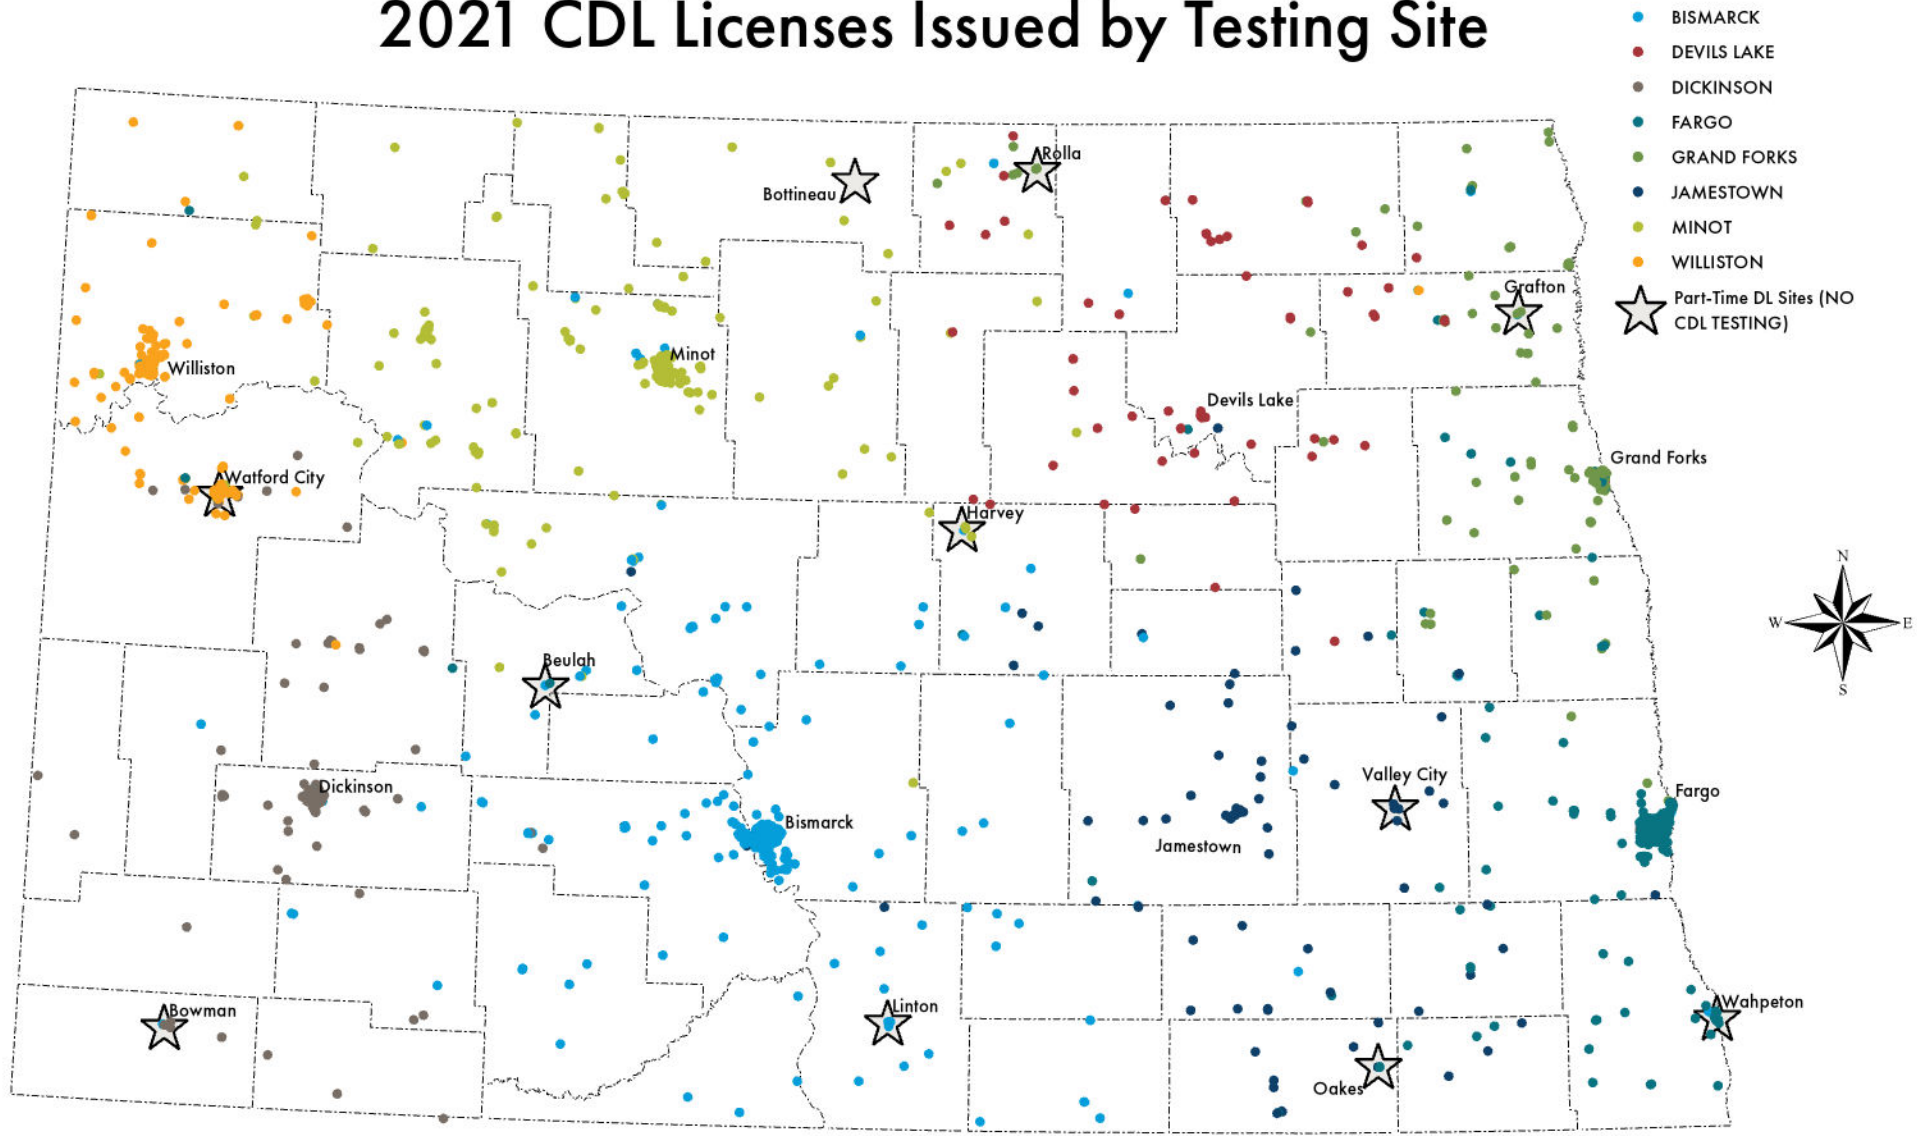

2021 CDL Licenses Issued by Testing Site

Notice of Disclaimer