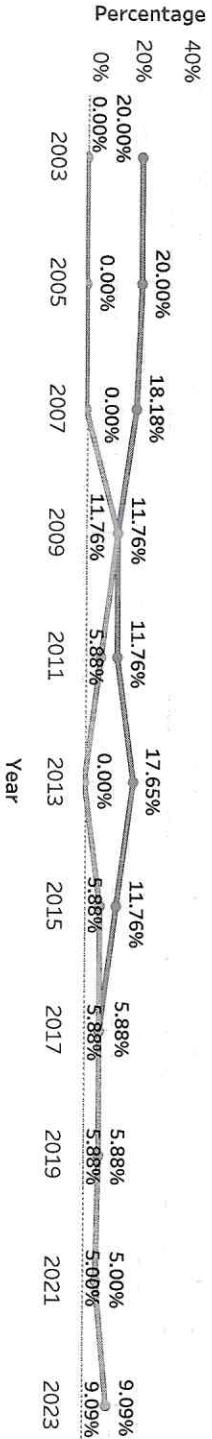

Senate Democratic-NPL Legislative Management Members

House Democratic-NPL Legislative Management Members