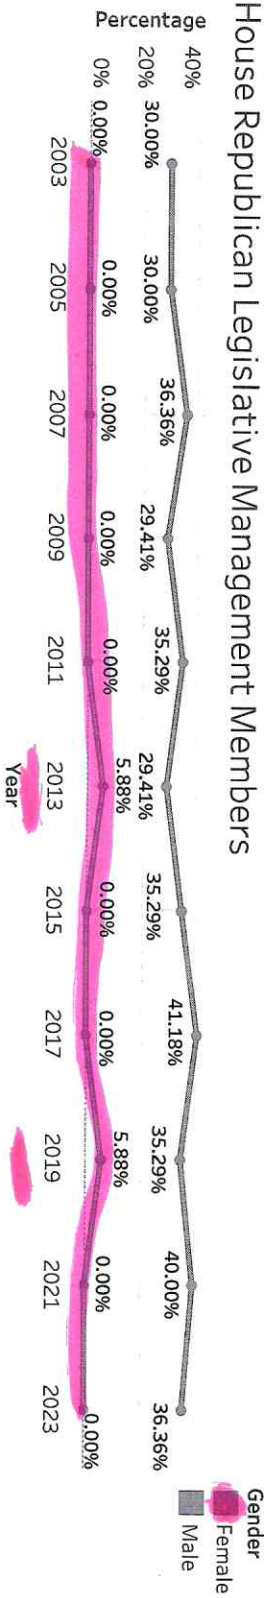

North Dakota Legislative Assembly Chairmen and Vice Chairmen by Gender: 2003-2023

Gender
■ Female
■ Male

#1

20700000

Legislative Management Membership by Political Party, Chamber, and Gender: 2003-2023

2

House Republican Legislative Management Members

Senate Republican Legislative Management Members

House Democratic-NPL Legislative Management Members

Senate Democratic-NPL Legislative Management Members