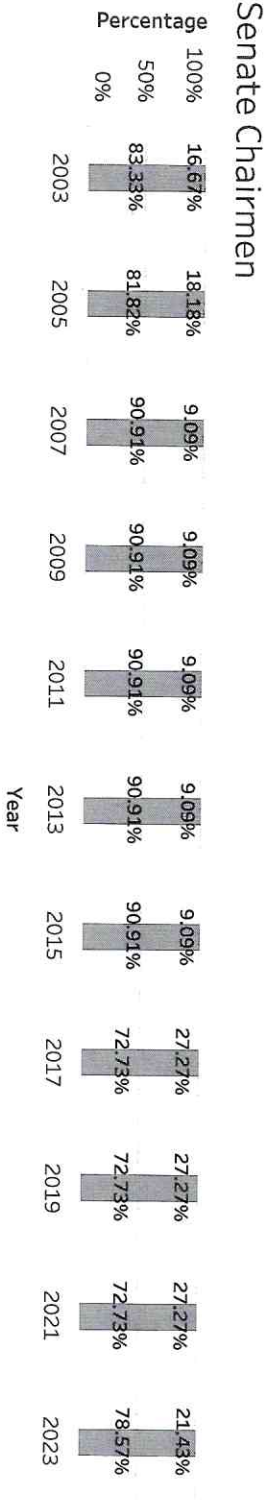

North Dakota Legislative Assembly Chairmen and Vice Chairmen by Gender: 2003-2023

Gender
■ Female
■ Male

#1

20700000

Legislative Management Membership by Political Party, Chamber, and Gender: 2003-2023

2

House Republican Legislative Management Members

Senate Republican Legislative Management Members

House Democratic-NPL Legislative Management Members

Senate Democratic-NPL Legislative Management Members