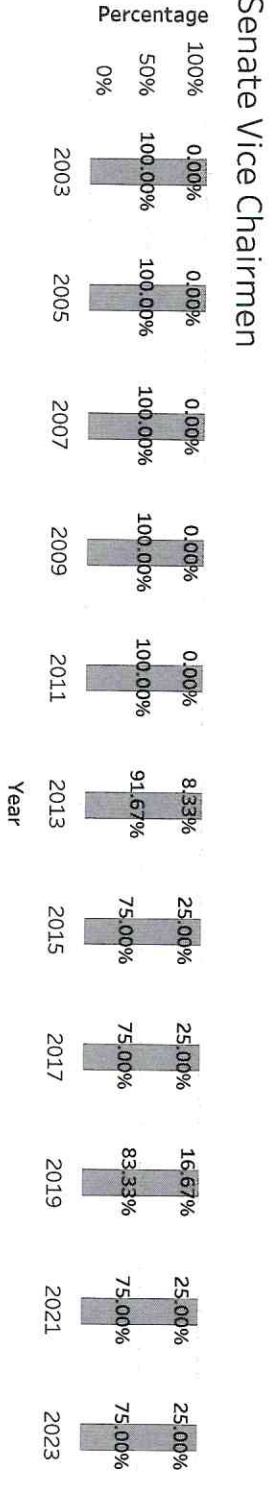

North Dakota Legislative Assembly Chairmen and Vice Chairmen by Gender: 2003-2023

Gender
■ Female
■ Male

#1

20700000

Legislative Management Membership by Political Party, Chamber, and Gender: 2003-2023

2

House Republican Legislative Management Members

Senate Republican Legislative Management Members

House Democratic-NPL Legislative Management Members

Senate Democratic-NPL Legislative Management Members