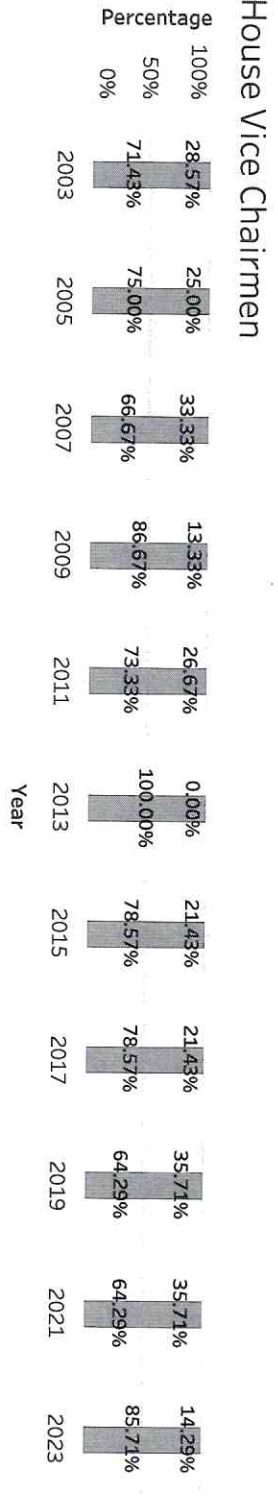

North Dakota Legislative Assembly Chairmen and Vice Chairmen by Gender: 2003-2023

Gender
■ Female
■ Male

#1

20700000

Legislative Management Membership by Political Party, Chamber, and Gender: 2003-2023

2

House Republican Legislative Management Members