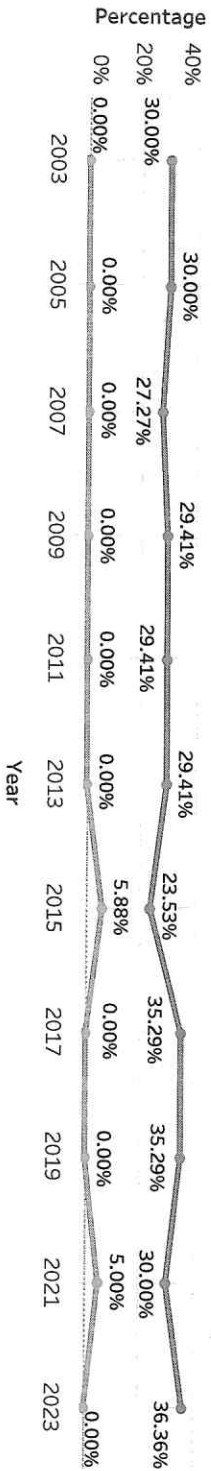

House Democratic-NPL Legislative Management Members

Senate Republican Legislative Management Members