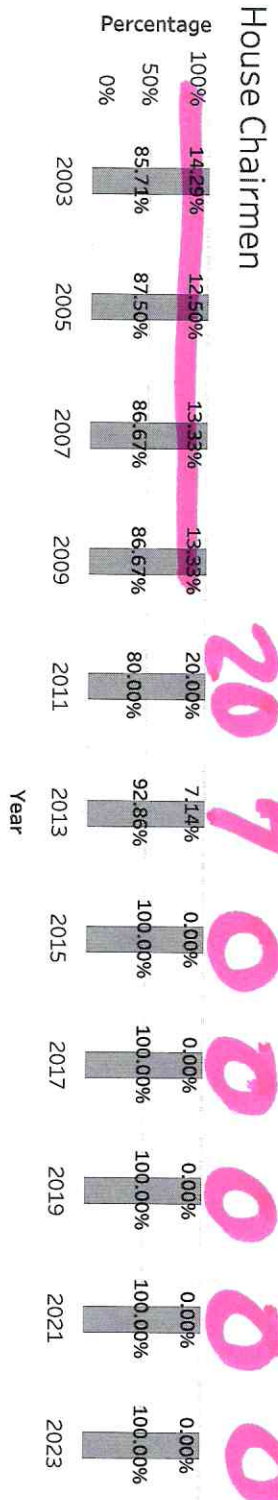

North Dakota Legislative Assembly Chairmen and Vice Chairmen by Gender: 2003-2023

Gender
■ Female
■ Male

#1

20700000

Legislative Management Membership by Political Party, Chamber, and Gender: 2003-2023

2

House Republican Legislative Management Members

Senate Republican Legislative Management Members

House Democratic-NPL Legislative Management Members

Senate Democratic-NPL Legislative Management Members