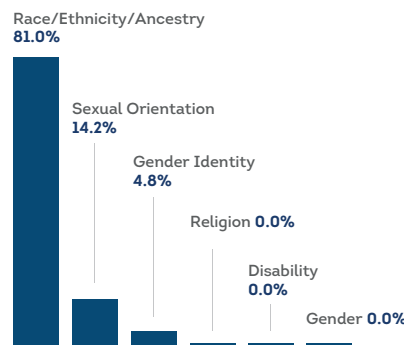

NORTH DAKOTA Hate Crimes Incidents in 2020

What is a Hate Crime?

Hate Crimes: At the federal level, a crime motivated by bias against race, color, religion, national origin, sexual orientation, gender, gender identity, or disability.

Bias or Hate Incident: Acts of prejudice that are not crimes and do not involve violence, threats, or property damage.

For additional information on hate crimes resources visit <https://www.justice.gov/hatecrimes>.

How do I report a hate crime?

If you believe you are the victim of a hate crime or believe you witnessed a hate crime:

For emergencies **Dial 911**

OR

Step 1: Report the crime to your local police.

Step 2: Quickly follow up this report with a tip to the Federal Bureau of Investigation's (FBI) tip line at 1-800-225-5324.

Types of Crime

Crimes against Persons	23
Crimes against Property	6
Crimes against Society	0

Bias Motivation Categories

Race/Ethnicity/Ancestry	17
Religion	0
Sexual Orientation	3
Disability	0
Gender	0
Gender Identity	1