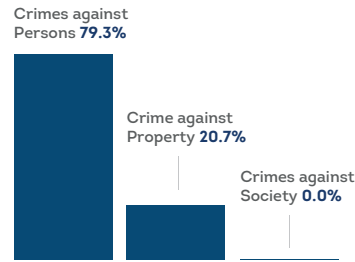

NORTH DAKOTA Hate Crimes Incidents in 2020

What is a Hate Crime?

Hate Crimes: At the federal level, a crime motivated by bias against race, color, religion, national origin, sexual orientation, gender, gender identity, or disability.

Bias or Hate Incident: Acts of prejudice that are not crimes and do not involve violence, threats, or property damage.

For additional information on hate crimes resources visit <https://www.justice.gov/hatecrimes>.

How do I report a hate crime?

If you believe you are the victim of a hate crime or believe you witnessed a hate crime:

For emergencies **Dial 911**

OR

Step 1: Report the crime to your local police.

Step 2: Quickly follow up this report with a tip to the Federal Bureau of Investigation's (FBI) tip line at 1-800-225-5324.

Types of Crime

Crimes against Persons	23
Crimes against Property	6
Crimes against Society	0

Bias Motivation Categories

Race/Ethnicity/Ancestry	17
Religion	0
Sexual Orientation	3
Disability	0
Gender	0
Gender Identity	1