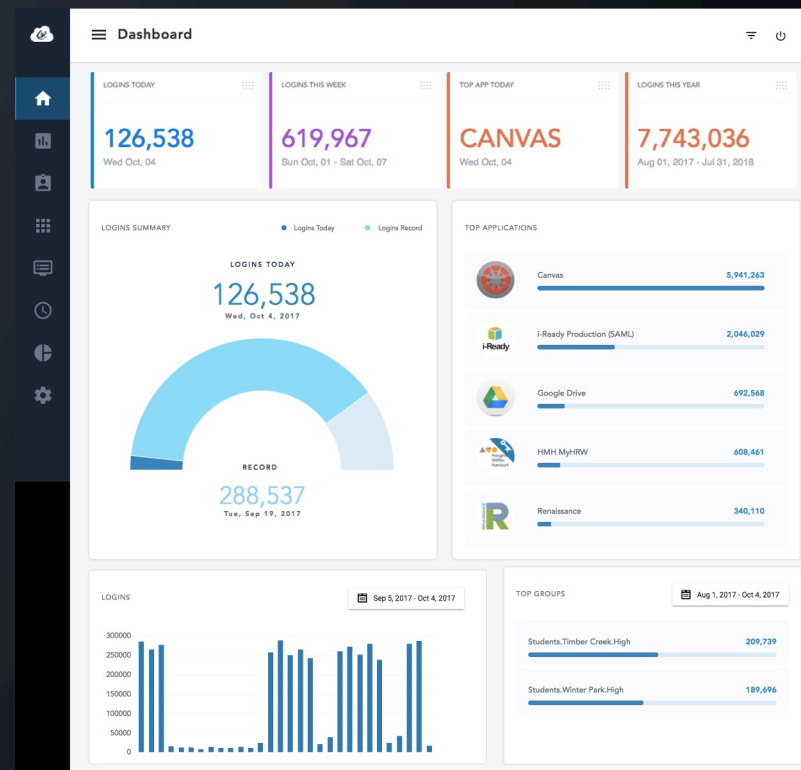

Documents Curriculum Articles

Art

Search in this folder Go

- In this folder
- In School Network
- Everywhere

ClassLink Analytics

Understand and share true usage metrics

ClassLink Analytics

Understand and share true usage metrics