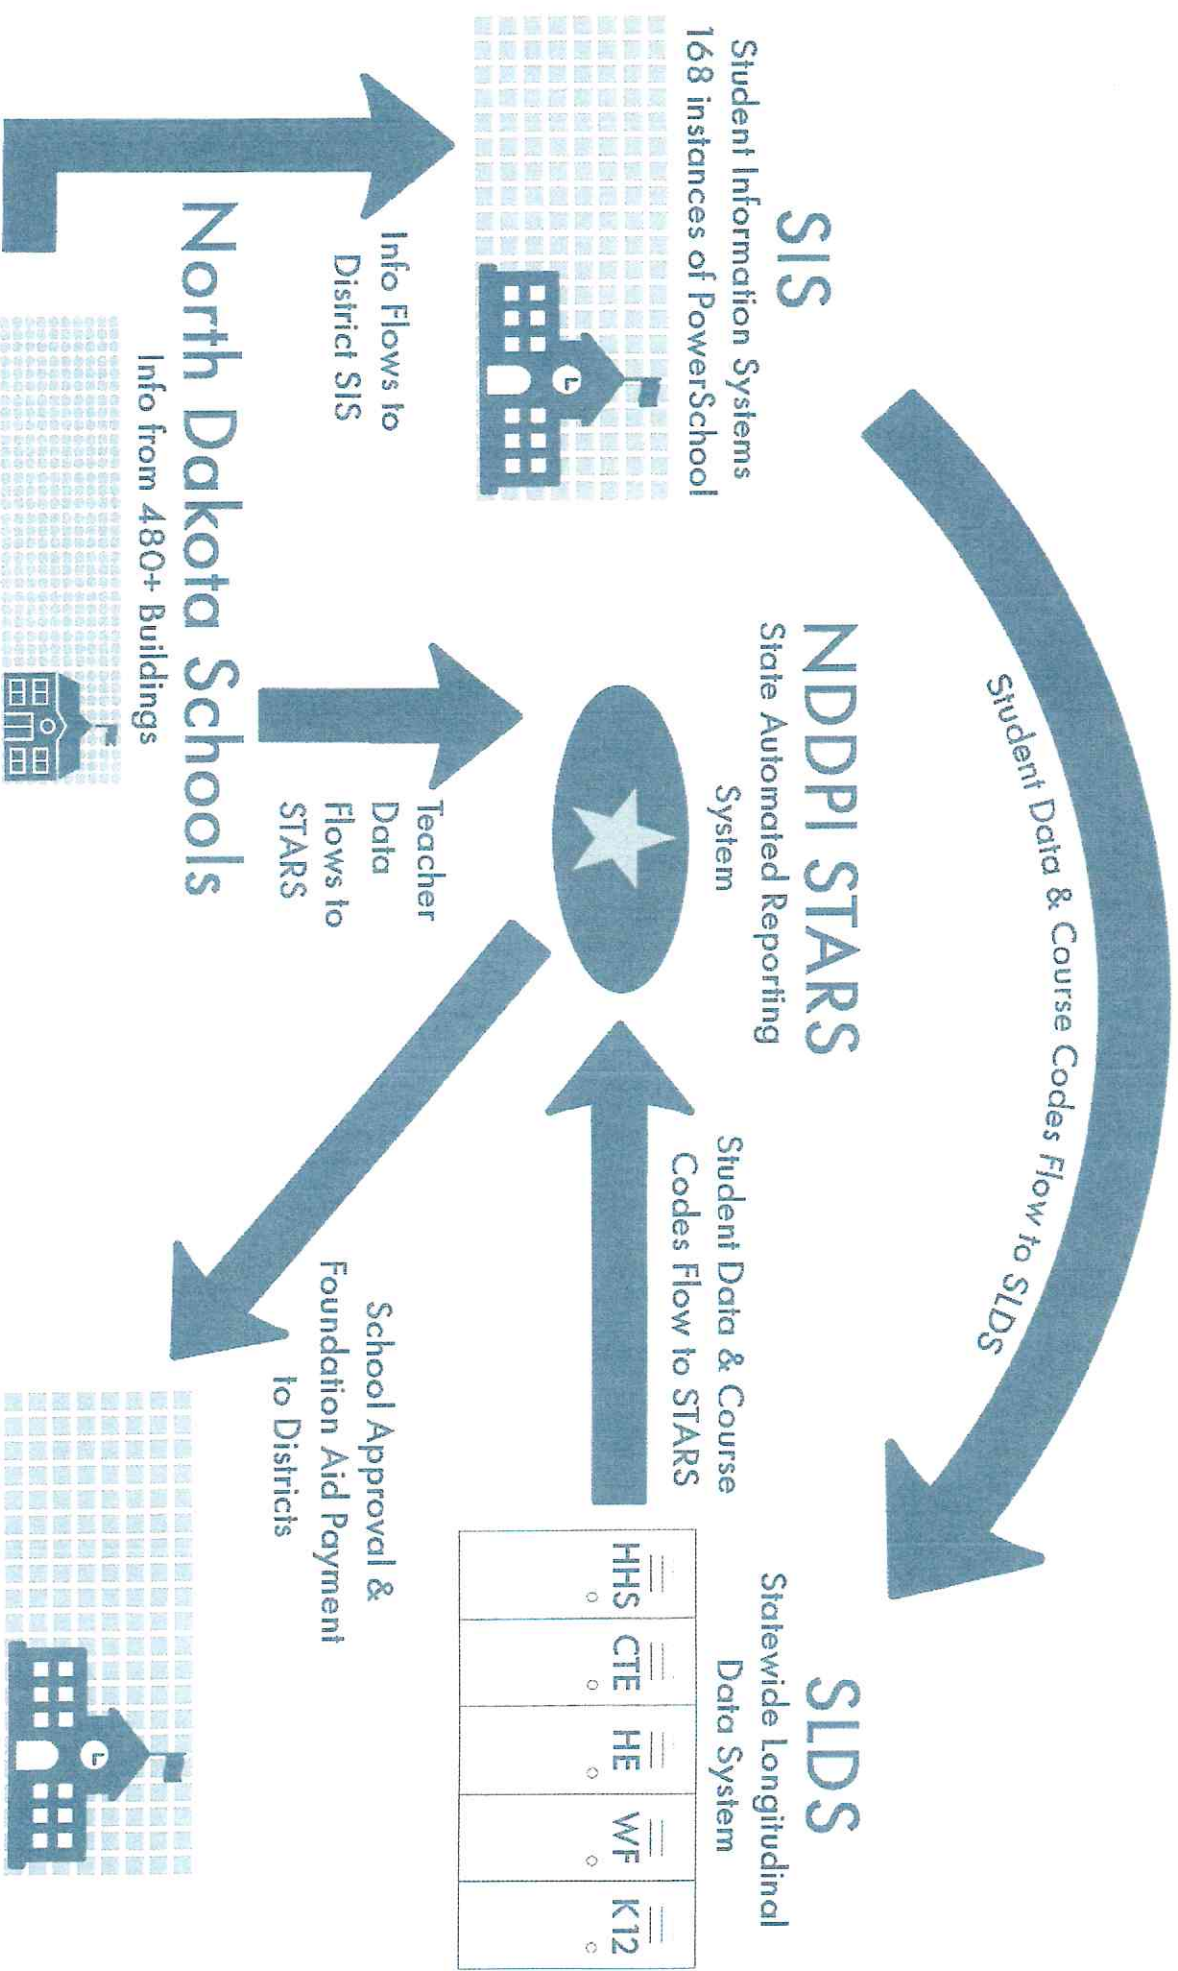

Existing System Through July 1, 2026

NORTH DAKOTA DEPARTMENT OF
PUBLIC INSTRUCTION

Future System

Effective July 1, 2026

NORTH DAKOTA DEPARTMENT OF
PUBLIC INSTRUCTION

Infinite Campus

State Edition (STARs & SIS)

Schools Feed
in Student,
Course, &
Teacher Data

Appropriate Student & Teacher Data Shared
to SLDS to join HHS, Higher Ed,
& Workforce Data

HHS	CTE	HE	WF	K12
-----	-----	----	----	-----

SLDS

Statewide Longitudinal
Data System

State Aid Payments
to Districts

North Dakota Schools

Info from 480+ Buildings