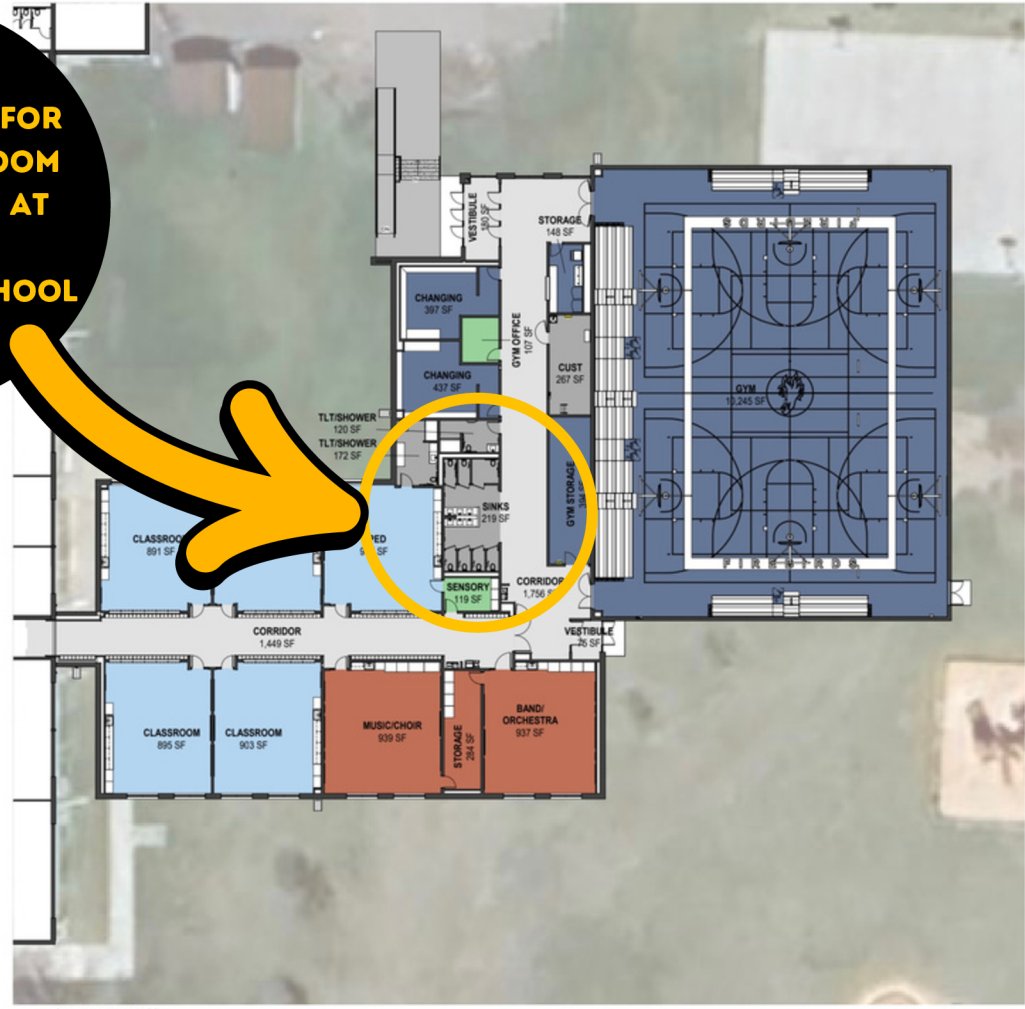

CURRENT PLAN FOR UNISEX BATHROOM CONSTRUCTION AT PRAIRIEVIEW ELEMENTARY SCHOOL

- LEGEND**
- ADMIN
 - ATHLETICS
 - CIRCULATION
 - CLASSROOMS
 - MUSIC
 - SUPPORT SPACE

First Floor Plan - Addition

DLPS Prairie View Elementary Addition & Renovations
200 12th Ave NE
Devils Lake, ND 58301

Floorplan - Enlarged Addition

ICON
WWW.ICONARCHITECTS.COM PAGE
JOB. NO. 24-006 | 07/10/2024 SD101a
© 2024

**DLPS PRAIRIE VIEW ELEMENTARY
ADDITION & RENOVATIONS**
DEVILS LAKE, ND

ICON
WWW.ICONARCHITECTS.COM PAGE
JOB NO 24-006 | 11/7/2024 A007
© 2024