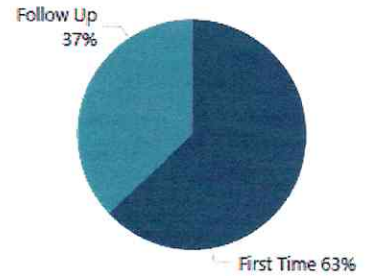

Telepsych Services - Jails

North Dakota

January, 2024 - December, 2024

66
Avg Appts a Month

791
of Appts

44
Average Age

% of Appointments by Type

Custom	Jan-24	Feb-24	Mar-24	Apr-24	May-24	Jun-24	Jul-24	Aug-24	Sep-24	Oct-24	Nov-24	Dec-24
Barnes County Jail	0	0	0	0	0	1	0	0	0	0	0	0
Bottineau County Jail	0	0	0	2	0	0	2	1	0	0	1	2
Burleigh Morton Detention Center	0	0	0	0	0	14	16	14	22	20	7	20
Cass County Jail	3	1	1	5	3	10	8	8	13	18	11	19
Grand Forks County Correctional Center	0	0	3	11	10	4	4	13	10	31	29	45
Heart Of America Correctional Center	2	1	0	0	0	0	0	0	0	1	0	0
Lake Region Correctional Center	0	0	5	12	15	12	8	11	9	13	3	2
McKenzie County Correctional Facility	2	3	3	3	1	4	5	4	2	4	2	10
Mercer County Jail	0	0	0	0	0	0	2	0	2	0	0	0
Mountrail County Correctional Center	0	1	1	2	2	2	1	0	2	3	2	6
Pembina County Jail	1	3	2	1	0	0	0	0	0	0	0	0
Richland County Jail	0	0	0	3	4	5	4	14	7	11	7	8
Stutsman County Correction Center	0	0	0	0	0	0	0	0	0	0	0	3
The Southwest Multi-County Correction Center	12	7	7	3	5	1	3	5	5	6	2	6
Walsh County Jail	3	3	5	2	4	6	4	1	4	2	1	2
Ward County Jail	0	0	0	2	2	3	4	7	9	5	7	2
Williams County Correctional Center	0	0	0	0	0	3	4	2	4	4	9	7
Total	23	19	27	46	46	65	65	80	89	118	81	132