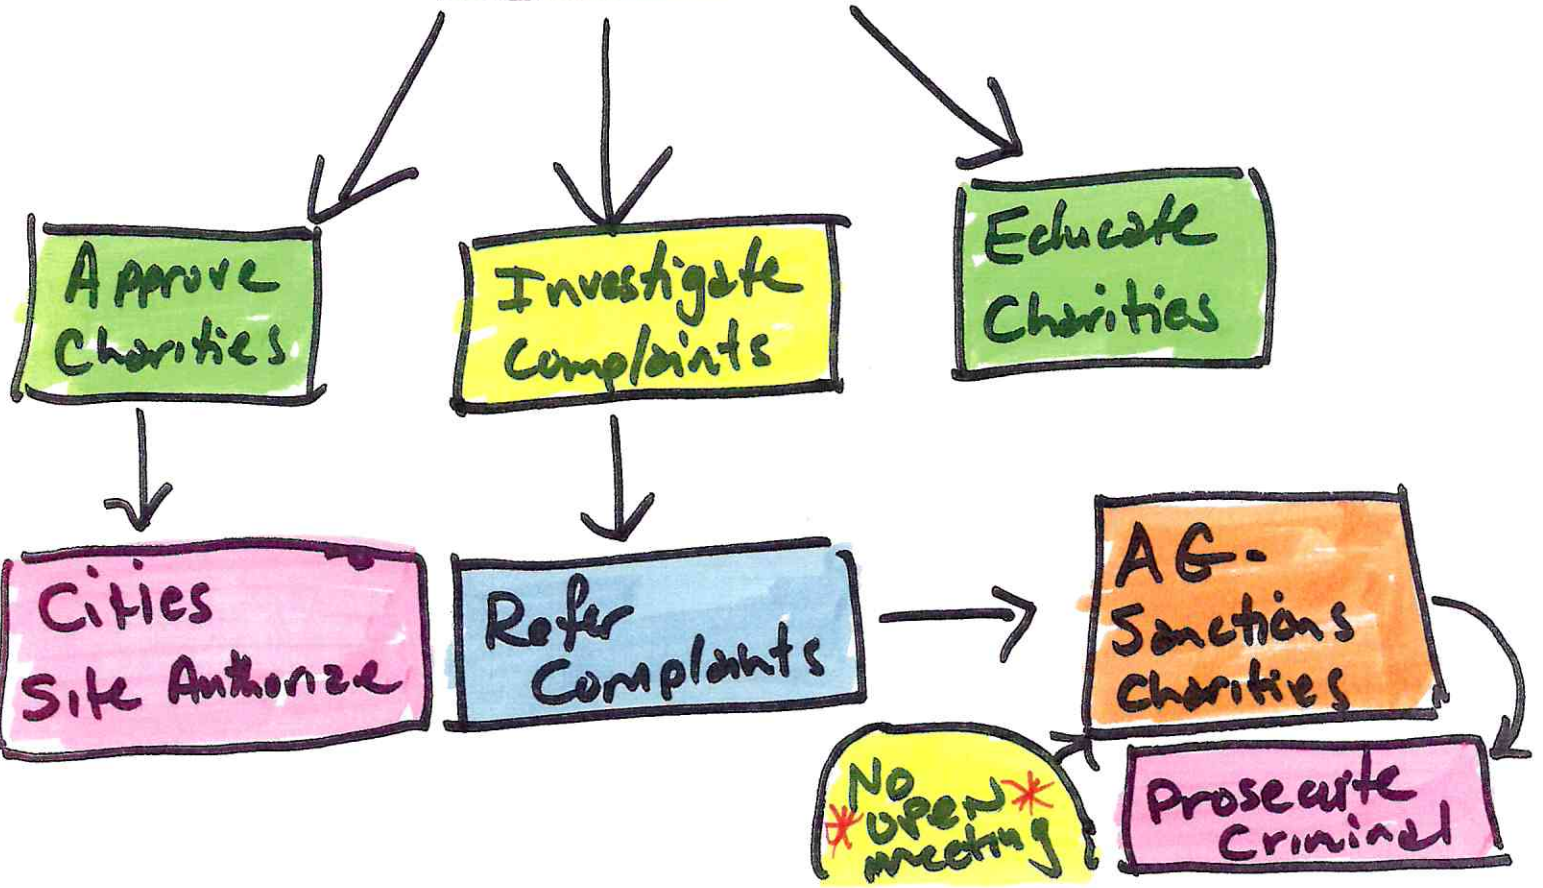

CURRENT GAMING Commission System

Gov. Appointed - No Gaming Connection

Make Gaming Rules

AG Gaming Admin Division

New Gaming Commission System

Standing

Leg. Appt.

Gov. Appt.

LT GOV.

SEN REP

LG City

Sm City

Bar Owner

Chair Ad. Leg. rate.
2-yr terms

Lg. Charity

Sm Charity