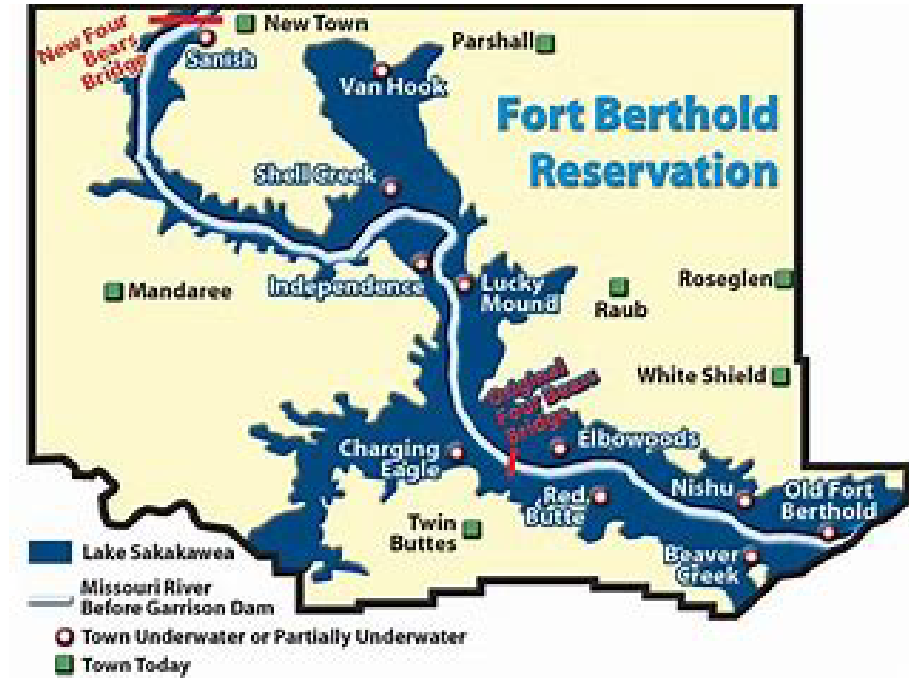

Communities

- New Town
- Parshall Liaison
- Mandaree
  - Liaison
- White Shield
  - Liaison
- Twin Buttes
  - Liaison

College Ready

Career Prepared

Data Savvy