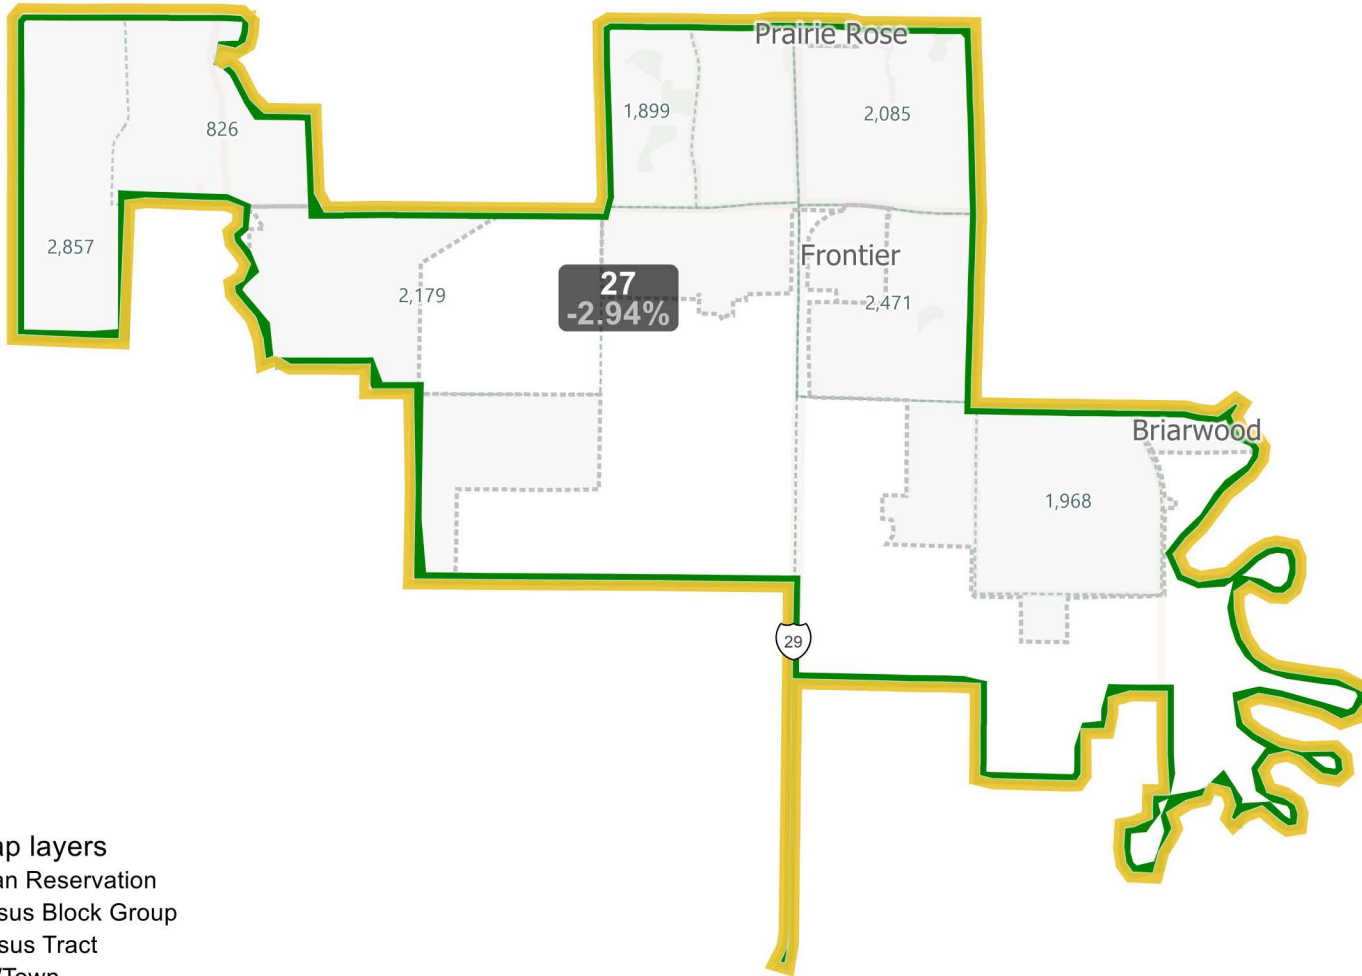

- Map layers**
- Indian Reservation
 - Census Block
 - Census Block Group
 - Census Tract
 - City/Town
 - County
 - Districts

District: 22

Field	Value
District	22
Population	16221
Deviation	-355
% Deviation	-2.14%

22
-2.14%

Cass
184,525

- Map layers
- Indian Reservation
 - Census Tract
 - City/Town
 - County
 - Districts

District: 27

Field	Value
District	27
Population	16088
Deviation	-488
% Deviation	-2.94%

District: 41

Field	Value
District	41
Population	17060
Deviation	484
% Deviation	2.92%

District: 44

Field	Value
District	44
Population	16174
Deviation	-402
% Deviation	-2.43%

44
-2.43%

- Map layers
- Indian Reservation
 - Census Block
 - Census Block Group
 - Census Tract
 - City/Town
 - County
 - Districts

District: 45

Field	Value
District	45
Population	16457
Deviation	-119
% Deviation	-0.72%

©2021 CALIPER; ©2020 HERE

District: 46

Field	Value
District	46
Population	17359
Deviation	783
% Deviation	4.72%

©2021 CALIPER; ©2020 HERE