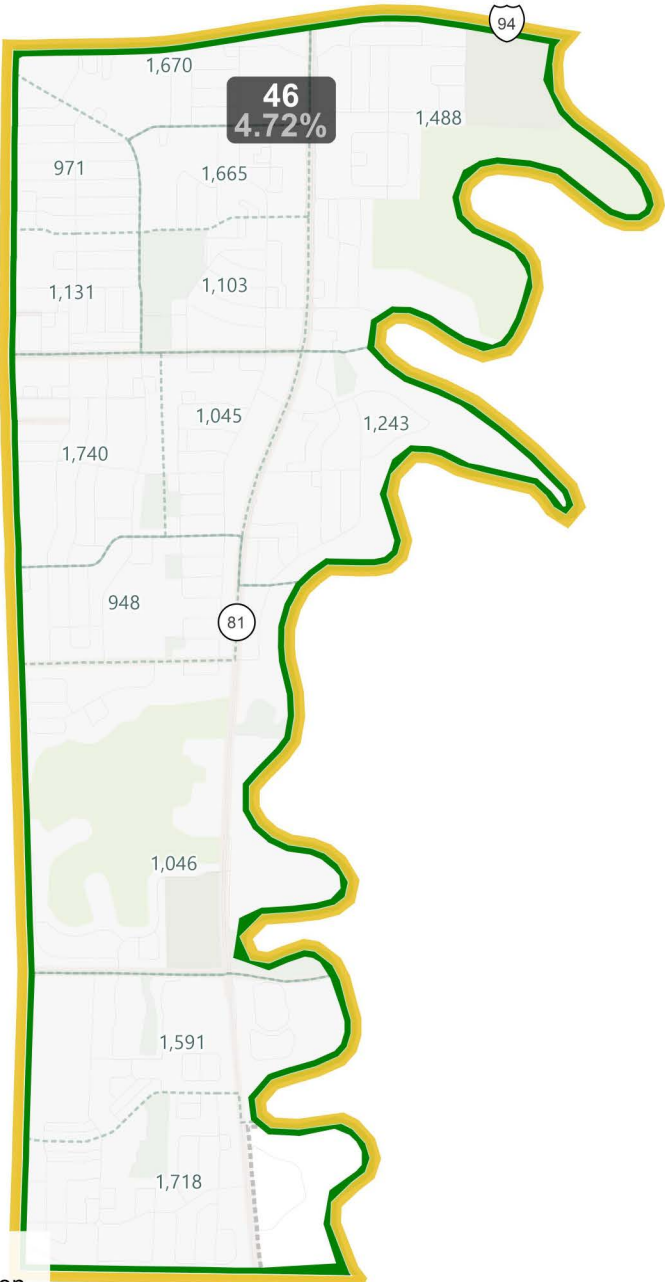

- Map layers**
- Indian Reservation
 - Census Block
 - Census Block Group
 - Census Tract
 - City/Town
 - County
 - Districts

District: 22

Field	Value
District	22
Population	16221
Deviation	-355
% Deviation	-2.14%

22
-2.14%

Cass
184,525

- Map layers
- Indian Reservation
 - Census Tract
 - City/Town
 - County
 - Districts

District: 27

Field	Value
District	27
Population	16088
Deviation	-488
% Deviation	-2.94%

District: 41

District: 45

Field	Value
District	45
Population	16457
Deviation	-119
% Deviation	-0.72%

©2021 CALIPER; ©2020 HERE

District: 46

Field	Value
District	46
Population	17359
Deviation	783
% Deviation	4.72%

©2021 CALIPER; ©2020 HERE

District: 99

Field	Value
District	99
Population	17378
Deviation	802
% Deviation	4.84%

Map layers

-  Indian Reservation
-  Census Block
-  Census Block Group
-  Census Tract
-  City/Town
-  County
-  Districts