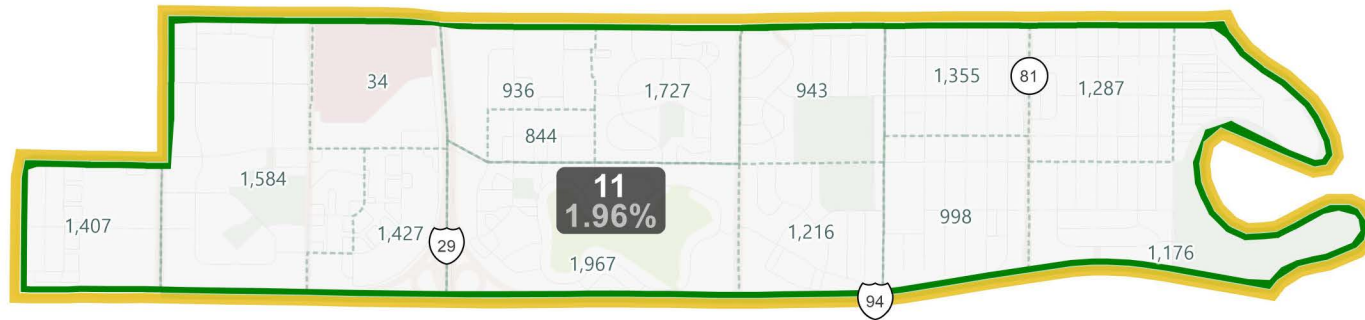

District: 11

Field	Value
District	11
Population	16901
Deviation	325
% Deviation	1.96%

District: 13

Field	Value
District	13
Population	16874
Deviation	298
% Deviation	1.8%

District: 16

Field	Value
District	16
Population	17051
Deviation	475
% Deviation	2.87%

- Map layers**
- Indian Reservation
 - Census Block
 - Census Block Group
 - Census Tract
 - City/Town
 - County
 - Districts

District: 21

Field	Value
District	21
Population	16962
Deviation	386
% Deviation	2.33%

- Map layers**
- Indian Reservation
 - Census Block
 - Census Block Group
 - Census Tract
 - City/Town
 - County
 - Districts

District: 22

Field	Value
District	22
Population	16221
Deviation	-355
% Deviation	-2.14%

22
-2.14%

Cass
184,525

- Map layers
- Indian Reservation
 - Census Tract
 - City/Town
 - County
 - Districts

District: 27

Field	Value
District	27
Population	16088
Deviation	-488
% Deviation	-2.94%

District: 41