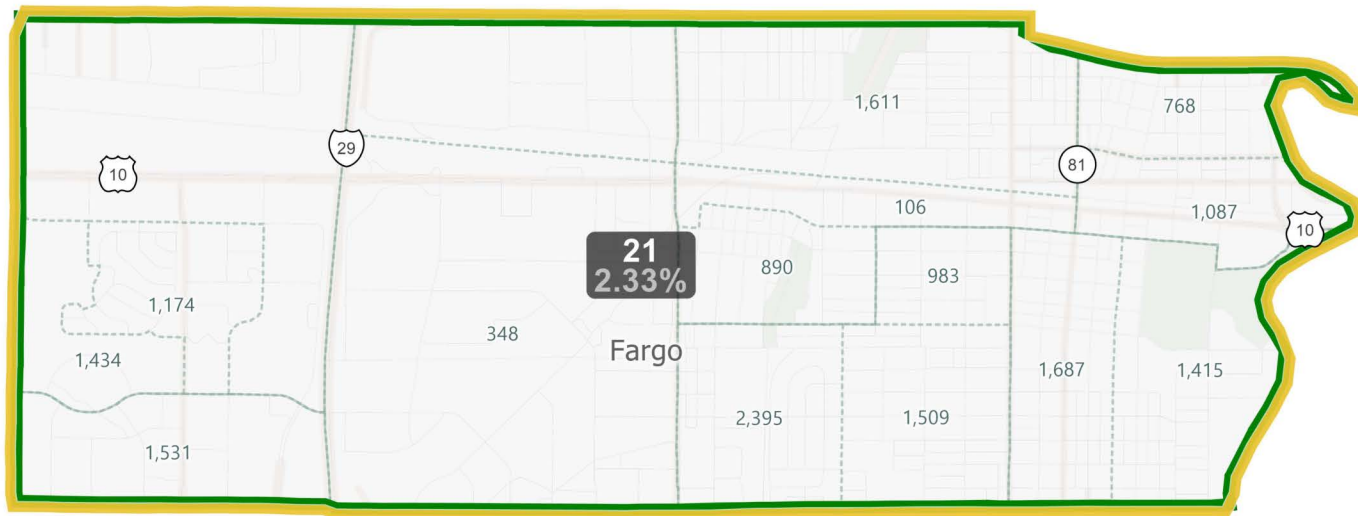

District: 11

Field	Value
District	11
Population	16901
Deviation	325
% Deviation	1.96%

District: 13

Field	Value
District	13
Population	16874
Deviation	298
% Deviation	1.8%

District: 16

Field	Value
District	16
Population	17051
Deviation	475
% Deviation	2.87%

- Map layers**
- Indian Reservation
 - Census Block
 - Census Block Group
 - Census Tract
 - City/Town
 - County
 - Districts

District: 21

Field	Value
District	21
Population	16962
Deviation	386
% Deviation	2.33%

- Map layers**
- Indian Reservation
 - Census Block
 - Census Block Group
 - Census Tract
 - City/Town
 - County
 - Districts

District: 22

Field	Value
District	22
Population	16221
Deviation	-355
% Deviation	-2.14%

22
-2.14%

Cass
184,525

- Map layers
- Indian Reservation
 - Census Tract
 - City/Town
 - County
 - Districts

District: 27

Field	Value
District	27
Population	16088
Deviation	-488
% Deviation	-2.94%

District: 41