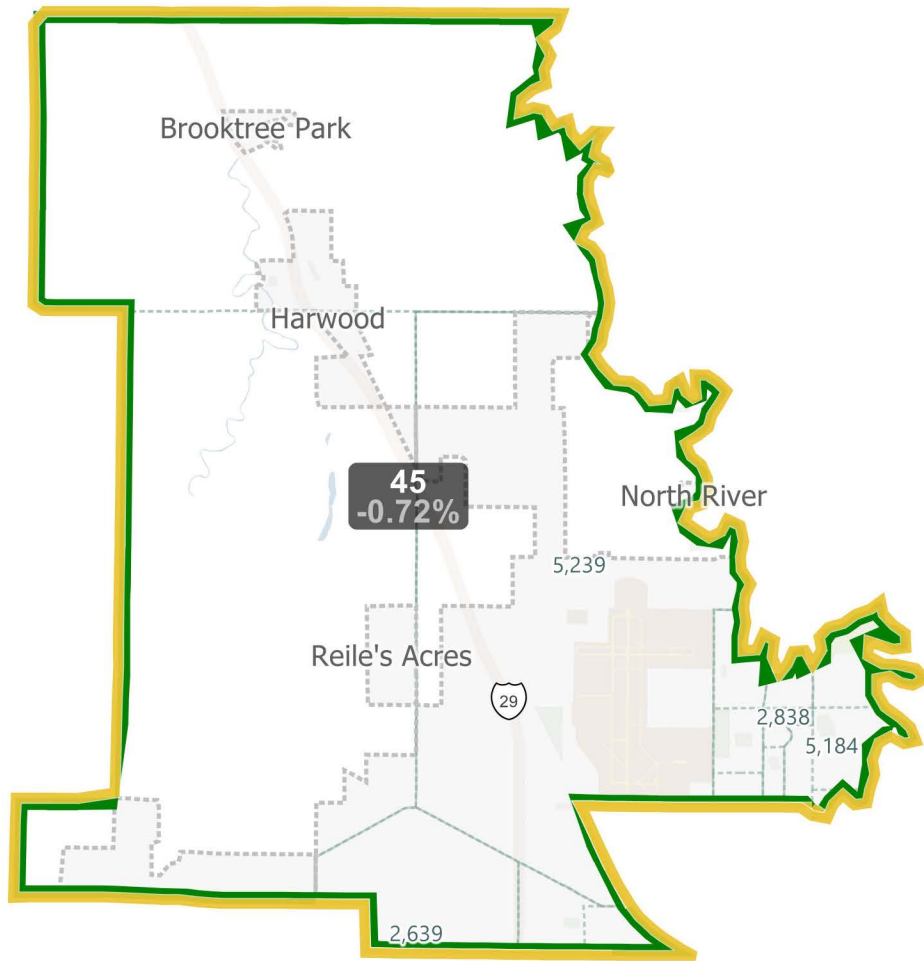

22
-2.14%

Cass
184,525

- Map layers
- Indian Reservation
 - Census Tract
 - City/Town
 - County
 - Districts

District: 27

Field	Value
District	27
Population	16088
Deviation	-488
% Deviation	-2.94%

District: 41

Field	Value
District	41
Population	17060
Deviation	484
% Deviation	2.92%

District: 44

Field	Value
District	44
Population	16174
Deviation	-402
% Deviation	-2.43%

44
-2.43%

- Map layers
- Indian Reservation
 - Census Block
 - Census Block Group
 - Census Tract
 - City/Town
 - County
 - Districts

District: 45

Field	Value
District	45
Population	16457
Deviation	-119
% Deviation	-0.72%

©2021 CALIPER; ©2020 HERE

District: 46

Field	Value
District	46
Population	17359
Deviation	783
% Deviation	4.72%

©2021 CALIPER; ©2020 HERE

District: 99

Field	Value
District	99
Population	17378
Deviation	802
% Deviation	4.84%

Map layers

-  Indian Reservation
-  Census Block
-  Census Block Group
-  Census Tract
-  City/Town
-  County
-  Districts