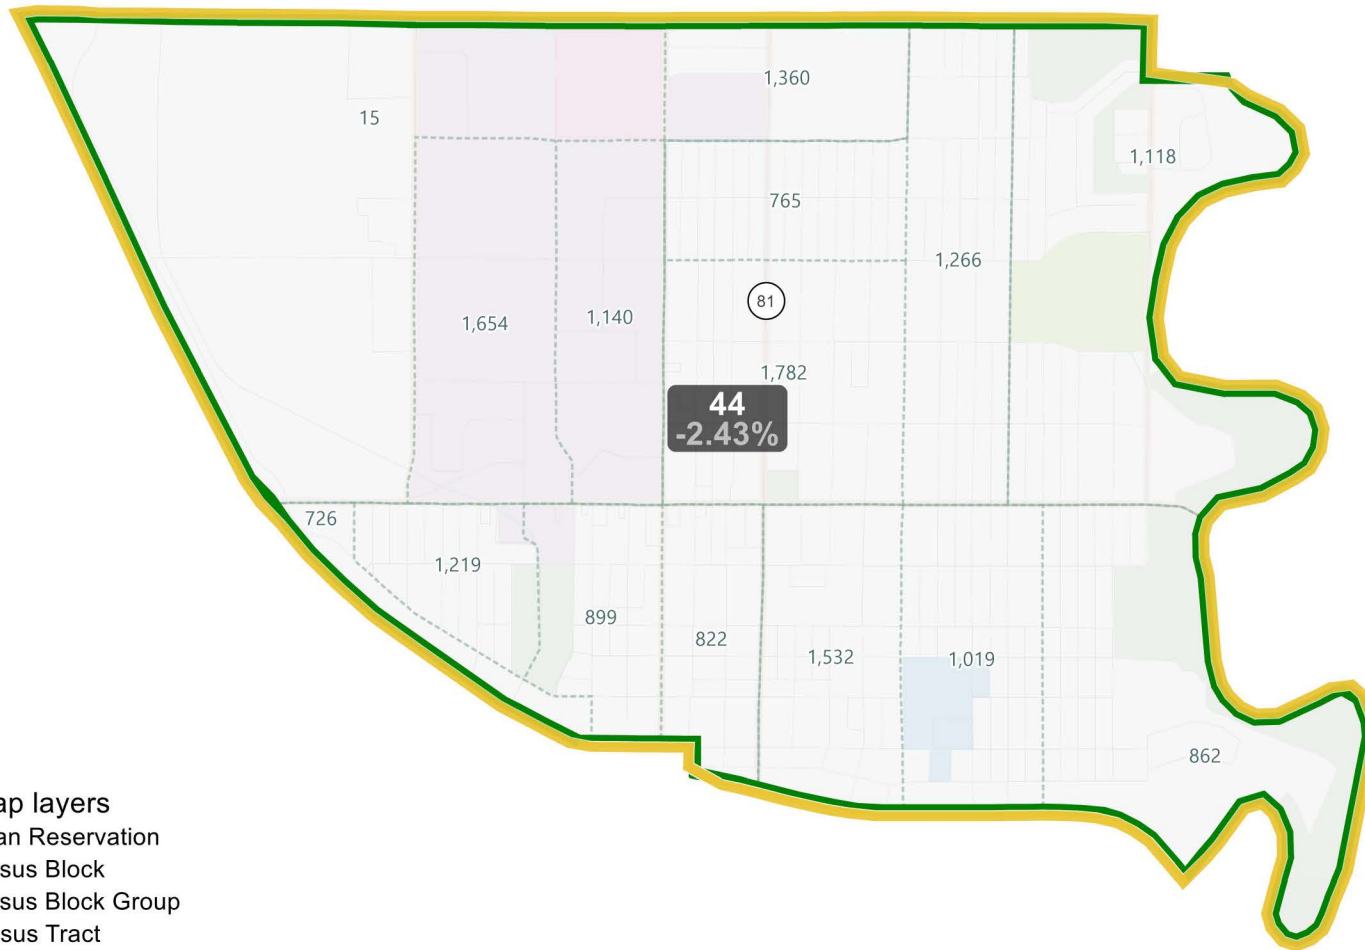

- Map layers**
- Indian Reservation
 - Census Block
 - Census Block Group
 - Census Tract
 - City/Town
 - County
 - Districts

District: 21

Field	Value
District	21
Population	16962
Deviation	386
% Deviation	2.33%

- Map layers**
- Indian Reservation
 - Census Block
 - Census Block Group
 - Census Tract
 - City/Town
 - County
 - Districts

District: 22

Field	Value
District	22
Population	16221
Deviation	-355
% Deviation	-2.14%

22
-2.14%

Cass
184,525

- Map layers
- Indian Reservation
 - Census Tract
 - City/Town
 - County
 - Districts

District: 27

Field	Value
District	27
Population	16088
Deviation	-488
% Deviation	-2.94%

District: 41

Field	Value
District	41
Population	17060
Deviation	484
% Deviation	2.92%

District: 44

Field	Value
District	44
Population	16174
Deviation	-402
% Deviation	-2.43%

44
-2.43%

- Map layers
- Indian Reservation
 - Census Block
 - Census Block Group
 - Census Tract
 - City/Town
 - County
 - Districts