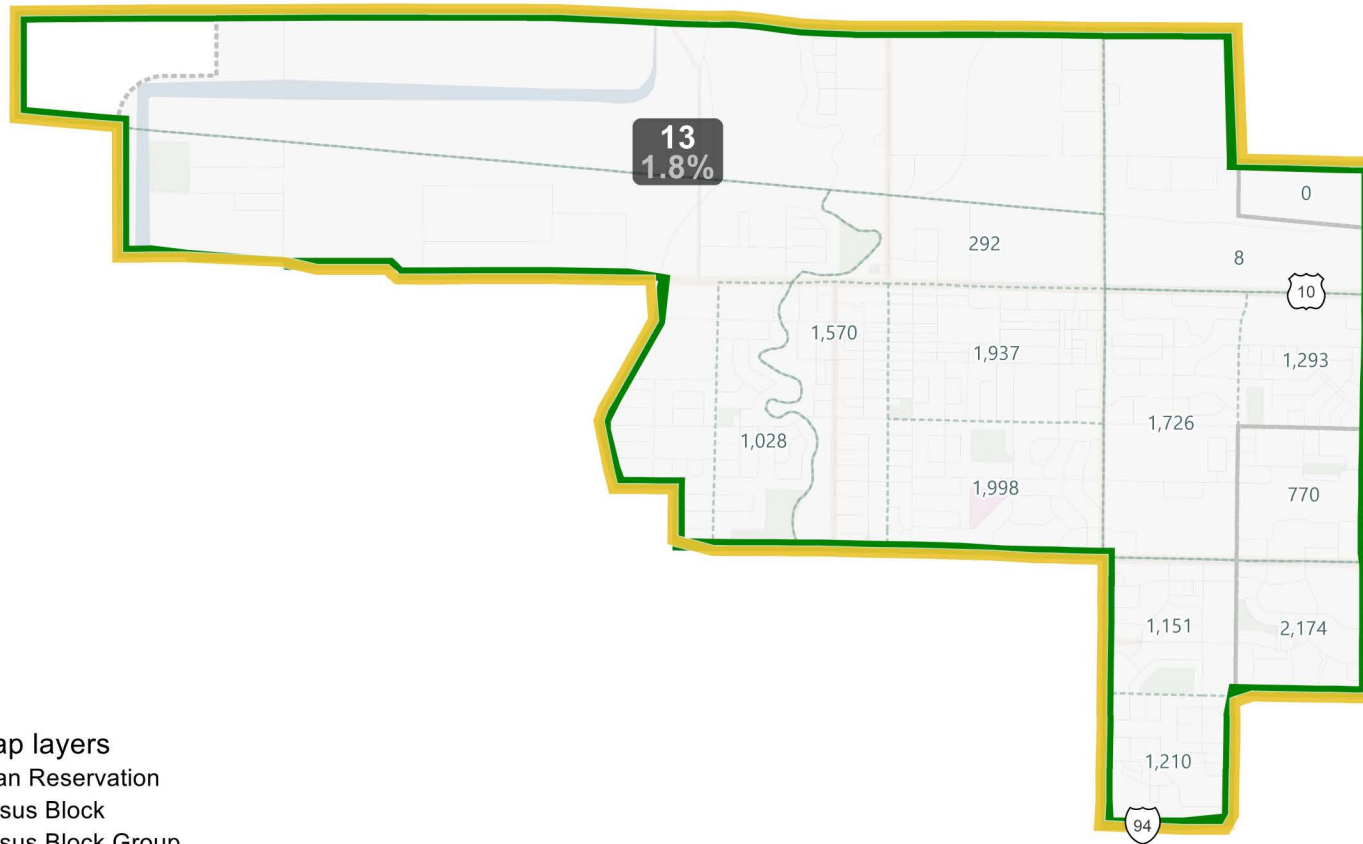

District: 11

Field	Value
District	11
Population	16901
Deviation	325
% Deviation	1.96%

District: 13

Field	Value
District	13
Population	16874
Deviation	298
% Deviation	1.8%

District: 16

Field	Value
District	16
Population	17051
Deviation	475
% Deviation	2.87%

- Map layers**
- Indian Reservation
 - Census Block
 - Census Block Group
 - Census Tract
 - City/Town
 - County
 - Districts

District: 21

Field	Value
District	21
Population	16962
Deviation	386
% Deviation	2.33%

- Map layers**
- Indian Reservation
 - Census Block
 - Census Block Group
 - Census Tract
 - City/Town
 - County
 - Districts

District: 22

Field	Value
District	22
Population	16221
Deviation	-355
% Deviation	-2.14%

22
-2.14%

Cass
184,525

- Map layers
- Indian Reservation
 - Census Tract
 - City/Town
 - County
 - Districts

District: 27

Field	Value
District	27
Population	16088
Deviation	-488
% Deviation	-2.94%

District: 41