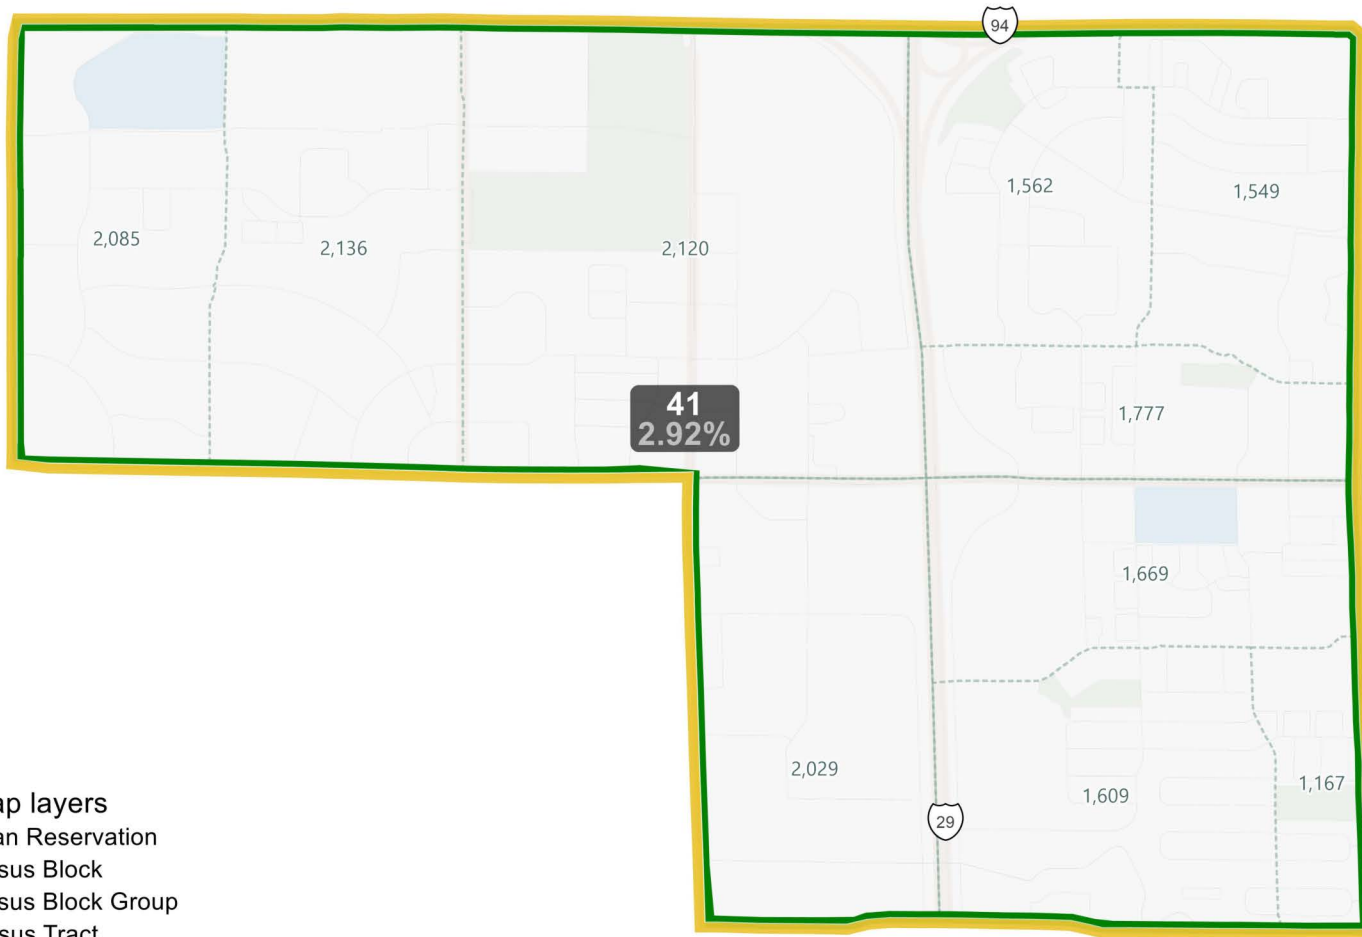

- Map layers**
- Indian Reservation
 - Census Block
 - Census Block Group
 - Census Tract
 - City/Town
 - County
 - Districts

District: 21

Field	Value
District	21
Population	16962
Deviation	386
% Deviation	2.33%

- Map layers**
- Indian Reservation
 - Census Block
 - Census Block Group
 - Census Tract
 - City/Town
 - County
 - Districts

District: 22

Field	Value
District	22
Population	16221
Deviation	-355
% Deviation	-2.14%

22
-2.14%

Cass
184,525

- Map layers
- Indian Reservation
 - Census Tract
 - City/Town
 - County
 - Districts

District: 27

Field	Value
District	27
Population	16088
Deviation	-488
% Deviation	-2.94%

District: 41

Field	Value
District	41
Population	17060
Deviation	484
% Deviation	2.92%

District: 44

Field	Value
District	44
Population	16174
Deviation	-402
% Deviation	-2.43%

44
-2.43%

- Map layers
- Indian Reservation
 - Census Block
 - Census Block Group
 - Census Tract
 - City/Town
 - County
 - Districts