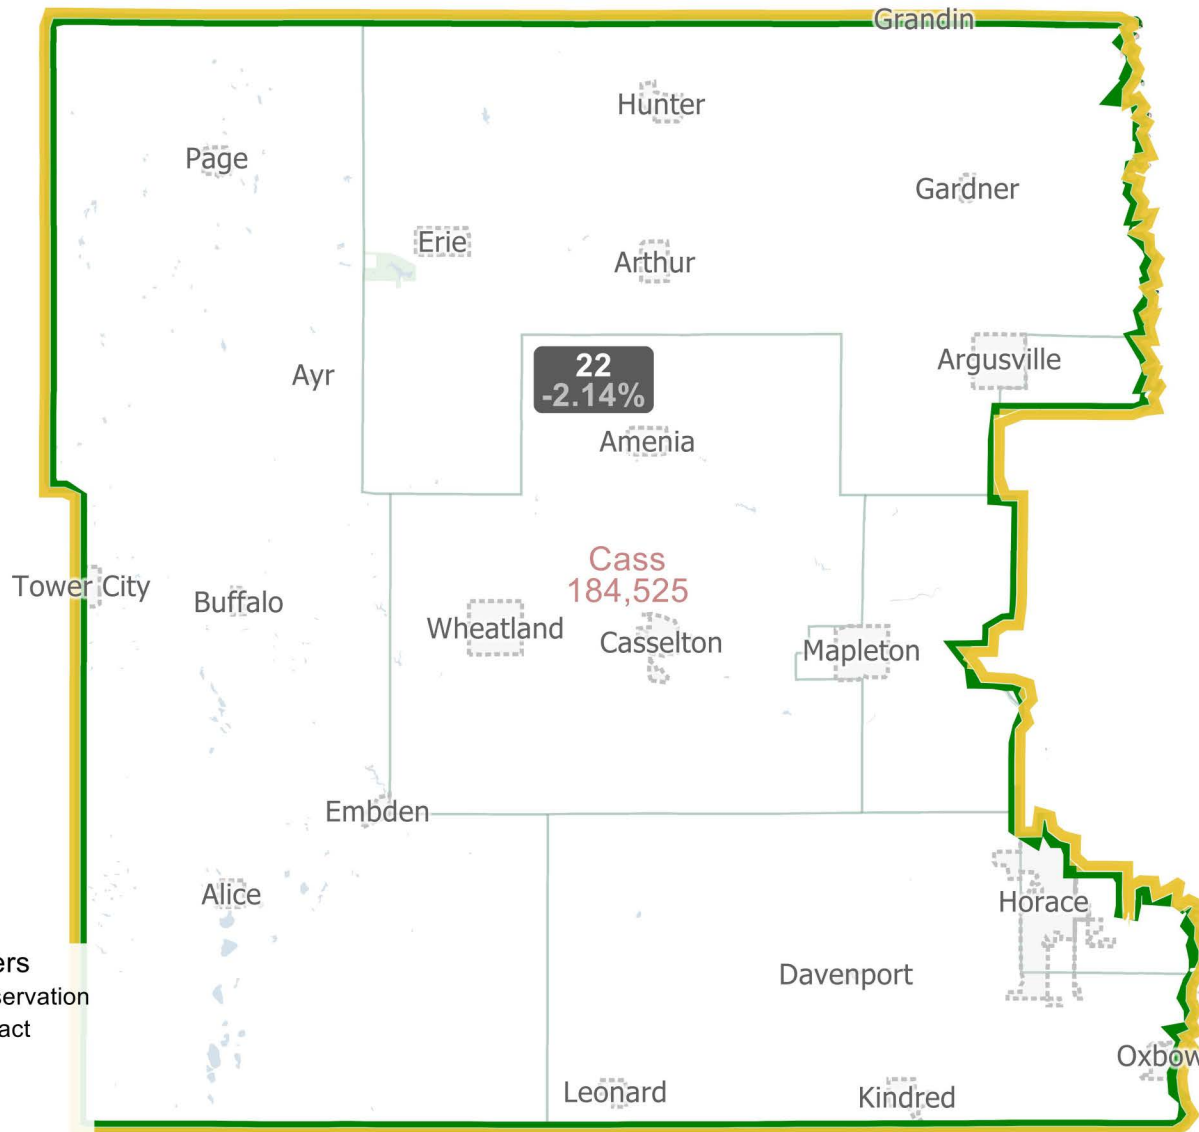

District: 11

Field	Value
District	11
Population	16901
Deviation	325
% Deviation	1.96%

District: 13

Field	Value
District	13
Population	16874
Deviation	298
% Deviation	1.8%

District: 16

Field	Value
District	16
Population	17051
Deviation	475
% Deviation	2.87%

- Map layers**
- Indian Reservation
 - Census Block
 - Census Block Group
 - Census Tract
 - City/Town
 - County
 - Districts

District: 21

Field	Value
District	21
Population	16962
Deviation	386
% Deviation	2.33%

- Map layers**
- Indian Reservation
 - Census Block
 - Census Block Group
 - Census Tract
 - City/Town
 - County
 - Districts

District: 22

Field	Value
District	22
Population	16221
Deviation	-355
% Deviation	-2.14%

22
-2.14%

Cass
184,525

- Map layers
- Indian Reservation
 - Census Tract
 - City/Town
 - County
 - Districts

District: 27

Field	Value
District	27
Population	16088
Deviation	-488
% Deviation	-2.94%

District: 41