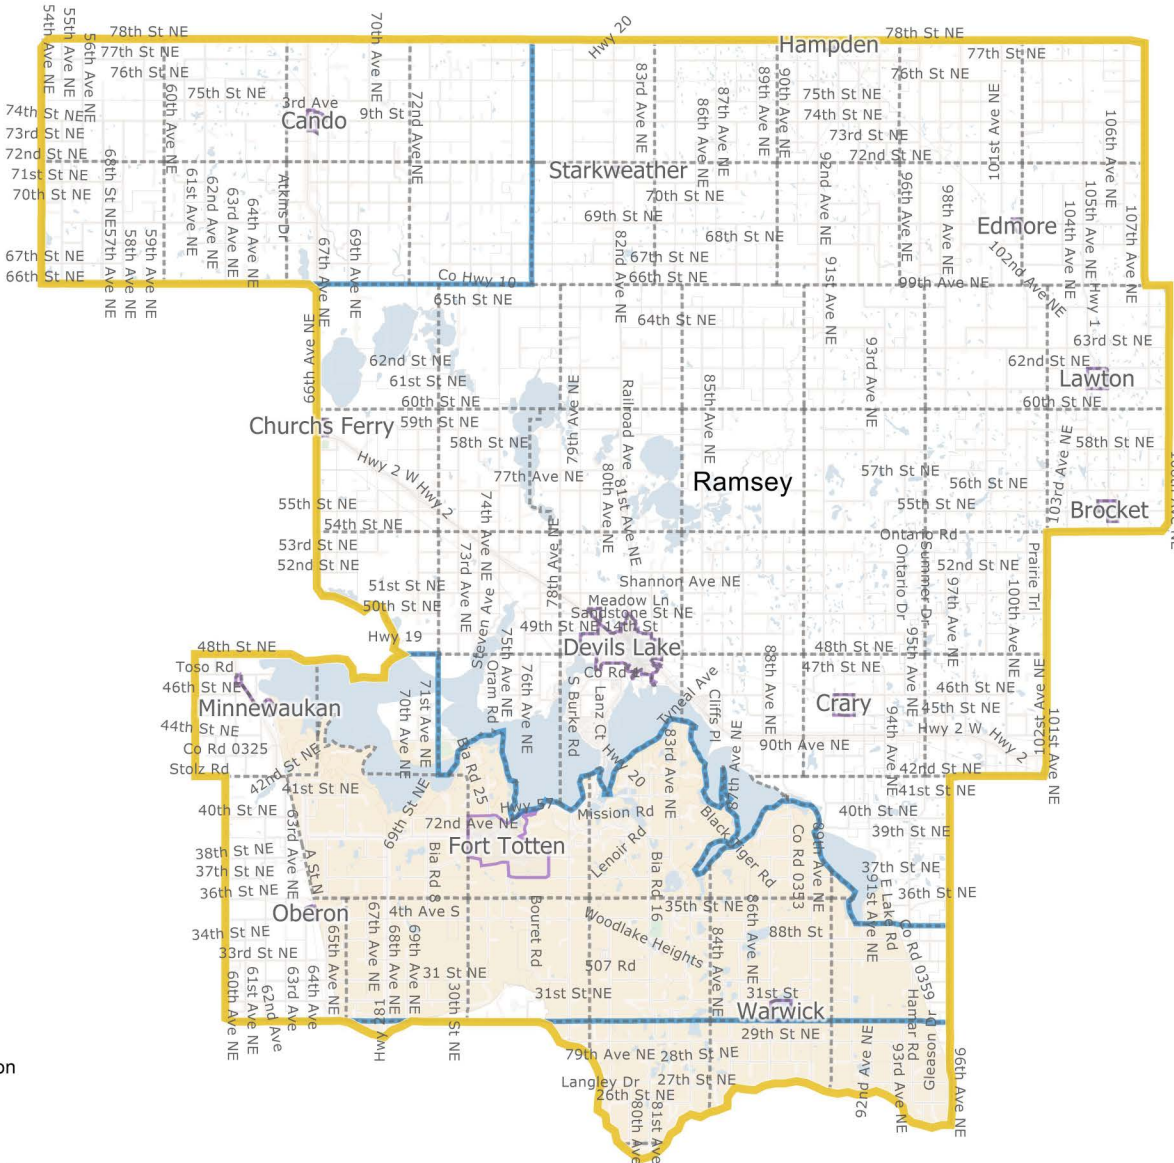

District: 14

Field	Value
District	14
Population	15821
Deviation	-755
% Deviation	-4.55%
18+_Pop	12456
AmIndian	276
% AmIndian	1.74%
18+_Ind	172
% 18+_Ind	1.38%

©2021 CALIPER; ©2020 HERE

District: 15

Field	Value
District	15
Population	17129
Deviation	553
% Deviation	3.34%
18+_Pop	12455
AmIndian	4518
% AmIndian	26.38%
18+_Ind	2540
% 18+_Ind	20.39%