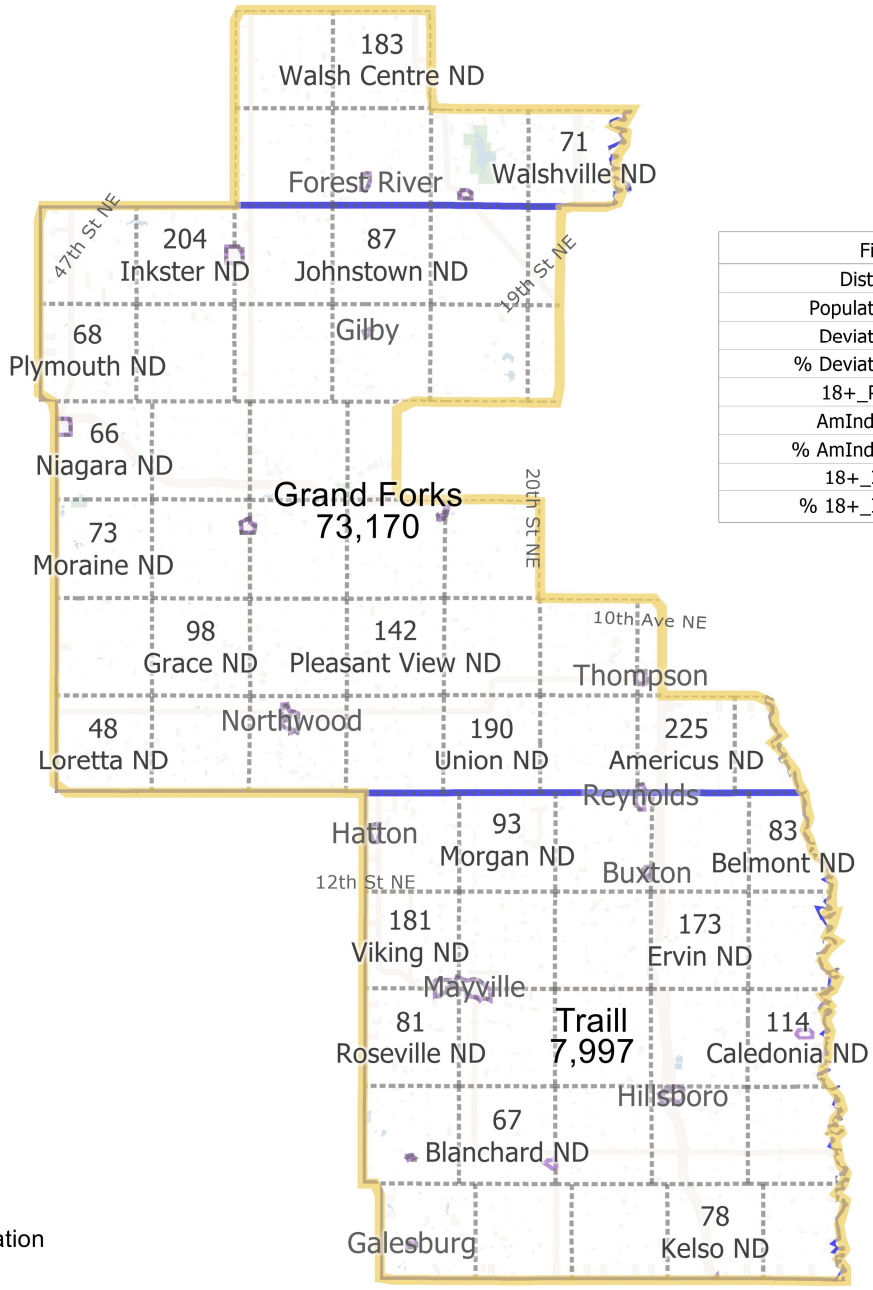

Eastern Area Proposal

District: 9

Field	Value
District	9
Population	16158
Deviation	-418
% Deviation	-2.52%
18+_Pop	11255
AmIndian	9316
% AmIndian	57.66%
18+_Ind	5815
% 18+_Ind	51.67%

District: 12

©2021 CALIPER; ©2020 HERE

Field	Value
District	12
Population	16978
Deviation	402
% Deviation	2.43%
18+_Pop	13610
AmIndian	277
% AmIndian	1.63%
18+_Ind	223
% 18+_Ind	1.64%

District: 14

©2021 CALIPER; ©2020 HERE

Field	Value
District	14
Population	16024
Deviation	-552
% Deviation	-3.33%
18+_Pop	12601
AmIndian	329
% AmIndian	2.05%
18+_Ind	199
% 18+_Ind	1.58%

District: 15

Field	Value
District	15
Population	16931
Deviation	355
% Deviation	2.14%
18+_Pop	12313
AmIndian	4465
% AmIndian	26.37%
18+_Ind	2513
% 18+_Ind	20.41%

District: 20

Field	Value
District	20
Population	17126
Deviation	550
% Deviation	3.32%
18+_Pop	12924
AmIndian	163
% AmIndian	0.95%
18+_Ind	116
% 18+_Ind	0.9%

District: 24

Field	Value
District	24
Population	17212
Deviation	636
% Deviation	3.84%
18+_Pop	13562
AmIndian	125
% AmIndian	0.73%
18+_Ind	100
% 18+_Ind	0.74%

District: 25

Field	Value
District	25
Population	17172
Deviation	596
% Deviation	3.6%
18+_Pop	13344
AmIndian	470
% AmIndian	2.74%
18+_Ind	285
% 18+_Ind	2.14%