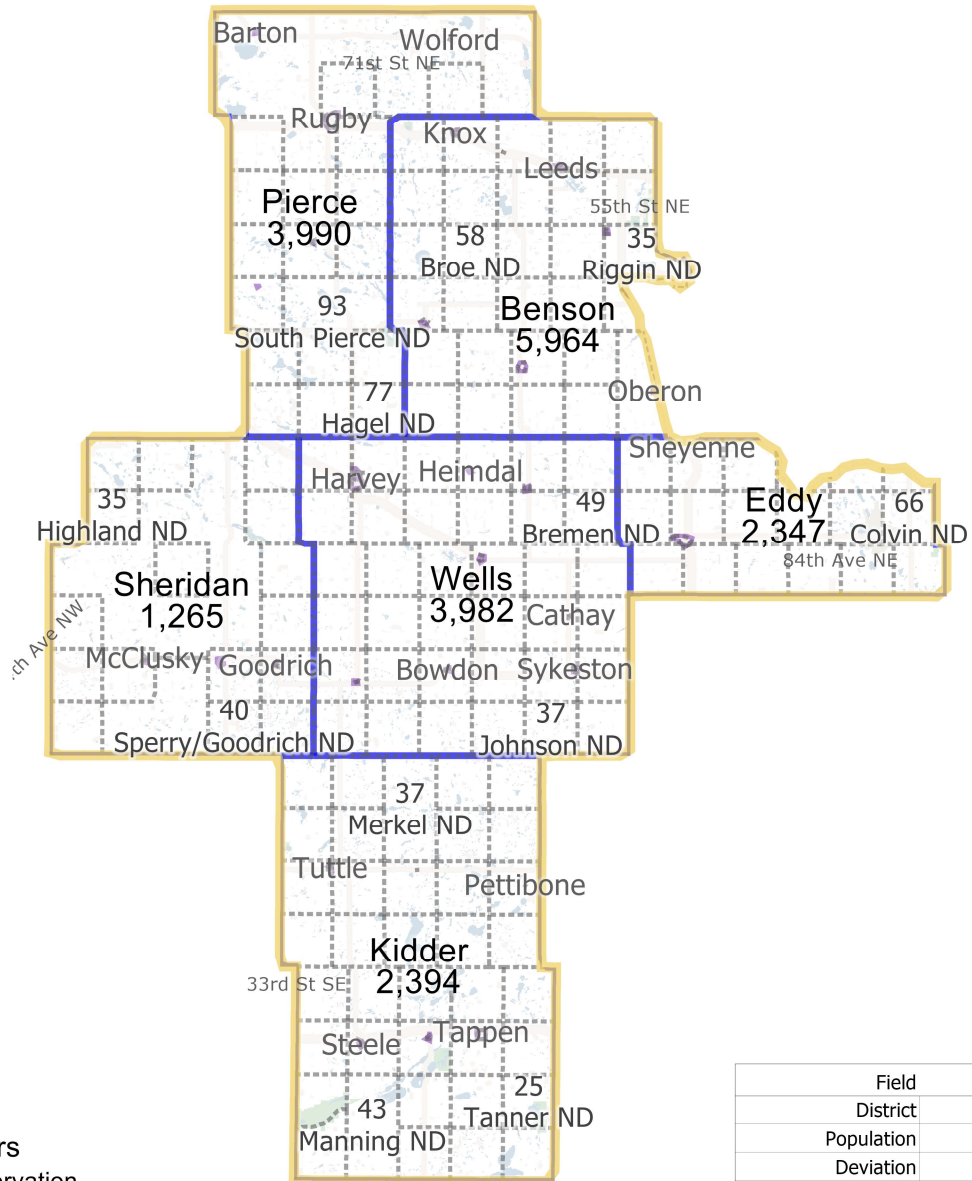

Eastern Area Proposal

District: 9

Field	Value
District	9
Population	16158
Deviation	-418
% Deviation	-2.52%
18+_Pop	11255
AmIndian	9316
% AmIndian	57.66%
18+_Ind	5815
% 18+_Ind	51.67%

District: 12

©2021 CALIPER; ©2020 HERE

Field	Value
District	12
Population	16978
Deviation	402
% Deviation	2.43%
18+_Pop	13610
AmIndian	277
% AmIndian	1.63%
18+_Ind	223
% 18+_Ind	1.64%

District: 14

©2021 CALIPER; ©2020 HERE

Field	Value
District	14
Population	16024
Deviation	-552
% Deviation	-3.33%
18+_Pop	12601
AmIndian	329
% AmIndian	2.05%
18+_Ind	199
% 18+_Ind	1.58%

District: 15

Field	Value
District	15
Population	16931
Deviation	355
% Deviation	2.14%
18+_Pop	12313
AmIndian	4465
% AmIndian	26.37%
18+_Ind	2513
% 18+_Ind	20.41%

District: 20

Field	Value
District	20
Population	17126
Deviation	550
% Deviation	3.32%
18+_Pop	12924
AmIndian	163
% AmIndian	0.95%
18+_Ind	116
% 18+_Ind	0.9%

Map layers

-  Indian Reservation
-  City/Town
-  County
-  County Subdivision

©2021 CALIPER; ©2020 HERE

District: 28

Field	Value
District	28
Population	17209
Deviation	633
% Deviation	3.82%
18+_Pop	13404
AmIndian	79
% AmIndian	0.46%
18+_Ind	48
% 18+_Ind	0.36%