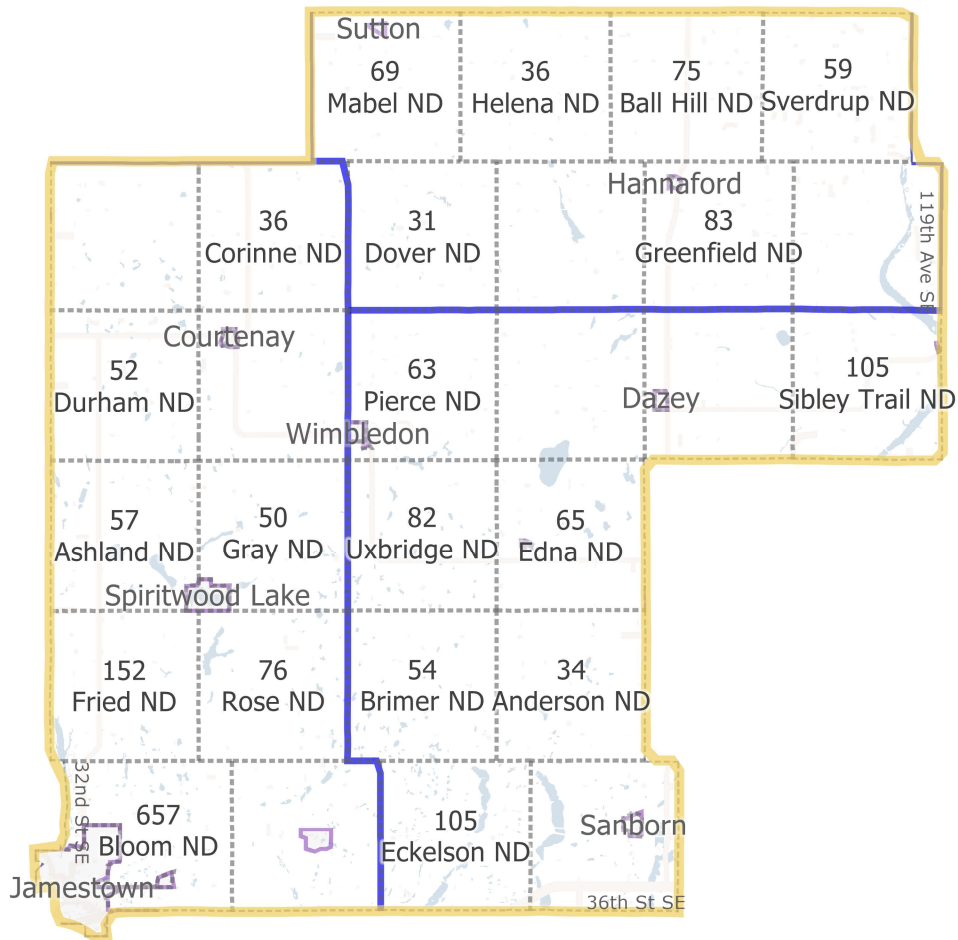

Eastern Area Proposal

District: 9

Field	Value
District	9
Population	16158
Deviation	-418
% Deviation	-2.52%
18+_Pop	11255
AmIndian	9316
% AmIndian	57.66%
18+_Ind	5815
% 18+_Ind	51.67%

District: 12

©2021 CALIPER; ©2020 HERE

Field	Value
District	12
Population	16978
Deviation	402
% Deviation	2.43%
18+_Pop	13610
AmIndian	277
% AmIndian	1.63%
18+_Ind	223
% 18+_Ind	1.64%

District: 14

©2021 CALIPER; ©2020 HERE

Field	Value
District	14
Population	16024
Deviation	-552
% Deviation	-3.33%
18+_Pop	12601
AmIndian	329
% AmIndian	2.05%
18+_Ind	199
% 18+_Ind	1.58%

District: 15

Field	Value
District	15
Population	16931
Deviation	355
% Deviation	2.14%
18+_Pop	12313
AmIndian	4465
% AmIndian	26.37%
18+_Ind	2513
% 18+_Ind	20.41%

District: 20

Field	Value
District	20
Population	17126
Deviation	550
% Deviation	3.32%
18+_Pop	12924
AmIndian	163
% AmIndian	0.95%
18+_Ind	116
% 18+_Ind	0.9%

Map layers

-  Indian Reservation
-  City/Town
-  County
-  County Subdivision

©2021 CALIPER; ©2020 HERE

District: 28

Field	Value
District	28
Population	17209
Deviation	633
% Deviation	3.82%
18+_Pop	13404
AmIndian	79
% AmIndian	0.46%
18+_Ind	48
% 18+_Ind	0.36%