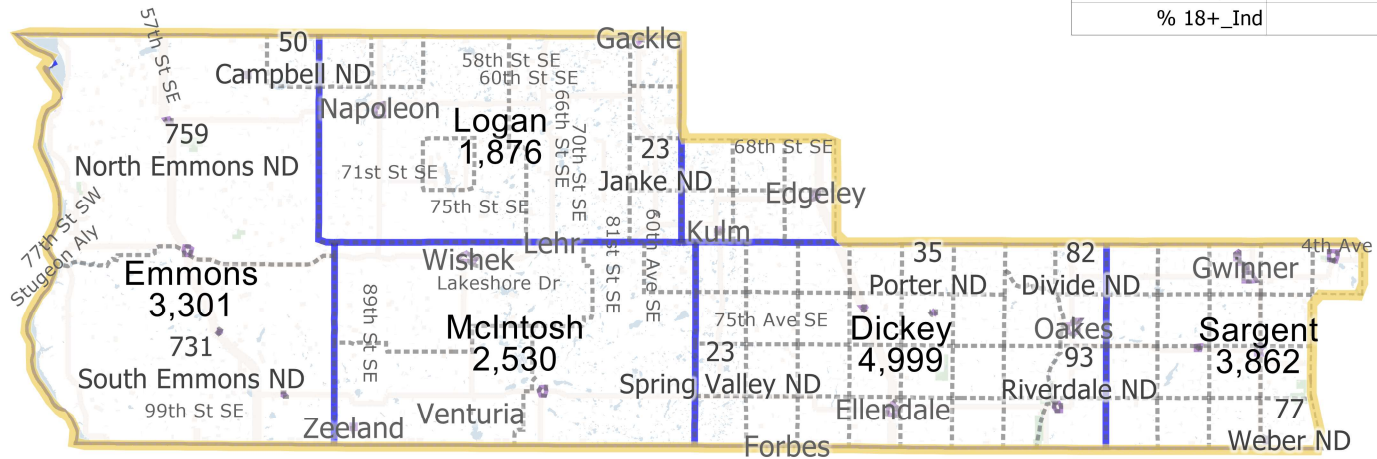

Map layers

-  Indian Reservation
-  City/Town
-  County
-  County Subdivision

©2021 CALIPER; ©2020 HERE

District: 28

Field	Value
District	28
Population	17209
Deviation	633
% Deviation	3.82%
18+_Pop	13404
AmIndian	79
% AmIndian	0.46%
18+_Ind	48
% 18+_Ind	0.36%

District: 29

Field	Value
District	29
Population	17279
Deviation	703
% Deviation	4.24%
18+_Pop	13645
AmIndian	104
% AmIndian	0.6%
18+_Ind	79
% 18+_Ind	0.58%

©2021 CALIPER; ©2020 HERE