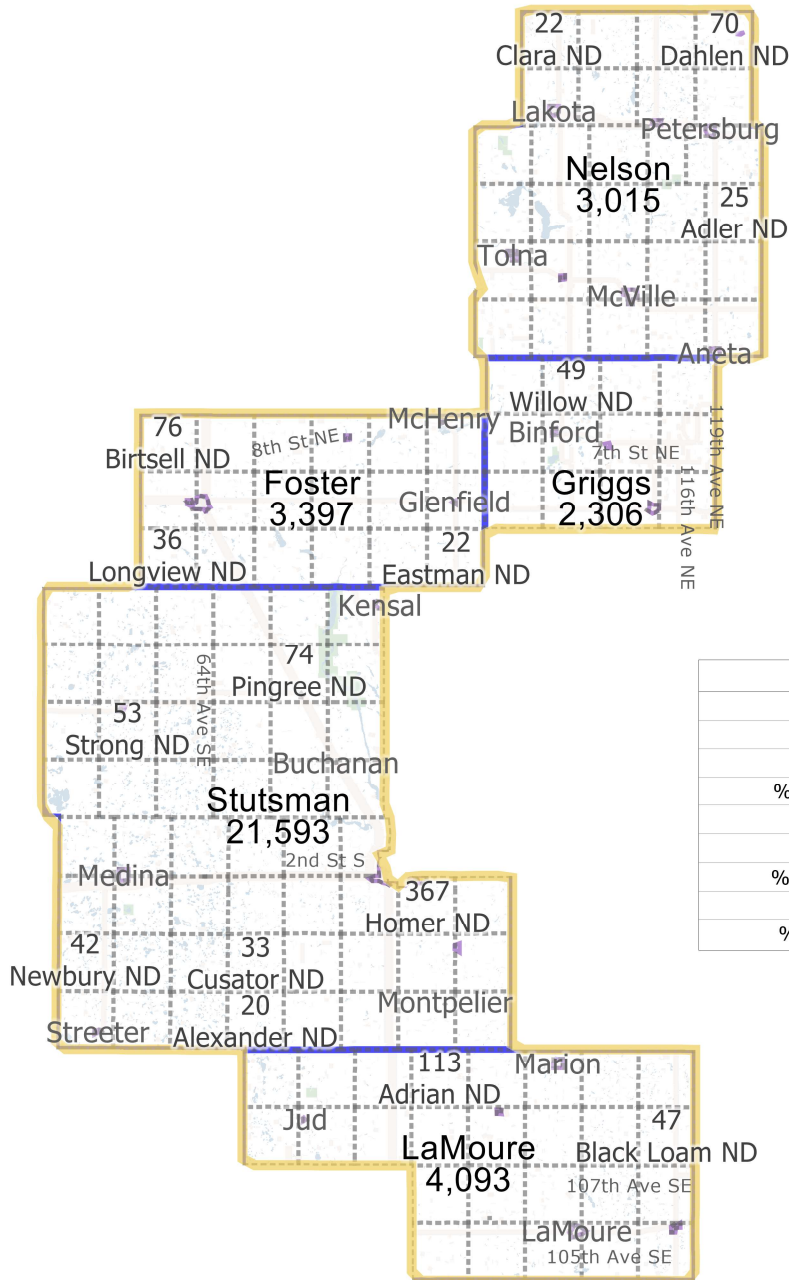

District: 15

Field	Value
District	15
Population	16931
Deviation	355
% Deviation	2.14%
18+_Pop	12313
AmIndian	4465
% AmIndian	26.37%
18+_Ind	2513
% 18+_Ind	20.41%

District: 20

Field	Value
District	20
Population	17126
Deviation	550
% Deviation	3.32%
18+_Pop	12924
AmIndian	163
% AmIndian	0.95%
18+_Ind	116
% 18+_Ind	0.9%

District: 24

Field	Value
District	24
Population	17212
Deviation	636
% Deviation	3.84%
18+_Pop	13562
AmIndian	125
% AmIndian	0.73%
18+_Ind	100
% 18+_Ind	0.74%

District: 25

Field	Value
District	25
Population	17172
Deviation	596
% Deviation	3.6%
18+_Pop	13344
AmIndian	470
% AmIndian	2.74%
18+_Ind	285
% 18+_Ind	2.14%

Map layers

-  Indian Reservation
-  City/Town
-  County
-  County Subdivision

©2021 CALIPER; ©2020 HERE

District: 28

Field	Value
District	28
Population	17209
Deviation	633
% Deviation	3.82%
18+_Pop	13404
AmIndian	79
% AmIndian	0.46%
18+_Ind	48
% 18+_Ind	0.36%

District: 29

Field	Value
District	29
Population	17279
Deviation	703
% Deviation	4.24%
18+_Pop	13645
AmIndian	104
% AmIndian	0.6%
18+_Ind	79
% 18+_Ind	0.58%

©2021 CALIPER; ©2020 HERE