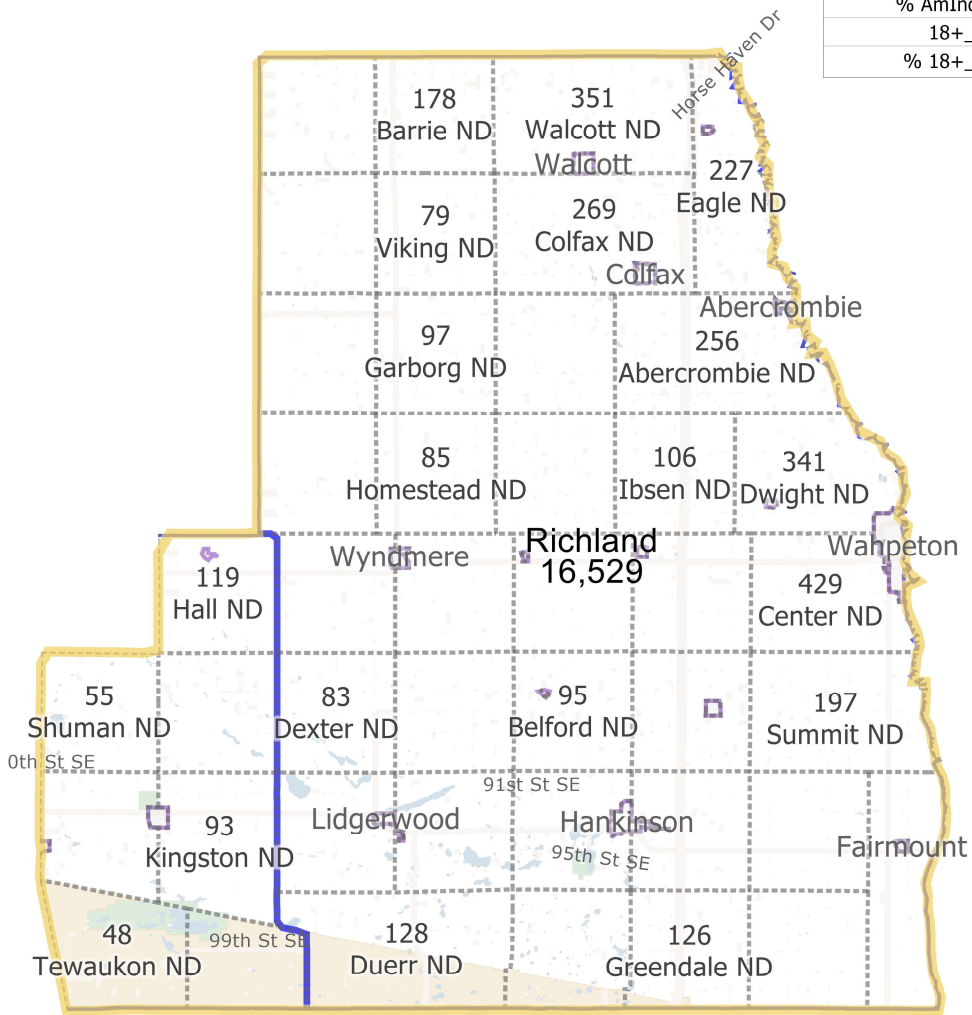

District: 15

Field	Value
District	15
Population	16931
Deviation	355
% Deviation	2.14%
18+_Pop	12313
AmIndian	4465
% AmIndian	26.37%
18+_Ind	2513
% 18+_Ind	20.41%

District: 20

Field	Value
District	20
Population	17126
Deviation	550
% Deviation	3.32%
18+_Pop	12924
AmIndian	163
% AmIndian	0.95%
18+_Ind	116
% 18+_Ind	0.9%

District: 24

Field	Value
District	24
Population	17212
Deviation	636
% Deviation	3.84%
18+_Pop	13562
AmIndian	125
% AmIndian	0.73%
18+_Ind	100
% 18+_Ind	0.74%

District: 25

Field	Value
District	25
Population	17172
Deviation	596
% Deviation	3.6%
18+_Pop	13344
AmIndian	470
% AmIndian	2.74%
18+_Ind	285
% 18+_Ind	2.14%

Map layers

-  Indian Reservation
-  City/Town
-  County
-  County Subdivision

©2021 CALIPER; ©2020 HERE

District: 28

Field	Value
District	28
Population	17209
Deviation	633
% Deviation	3.82%
18+_Pop	13404
AmIndian	79
% AmIndian	0.46%
18+_Ind	48
% 18+_Ind	0.36%

District: 29

Field	Value
District	29
Population	17279
Deviation	703
% Deviation	4.24%
18+_Pop	13645
AmIndian	104
% AmIndian	0.6%
18+_Ind	79
% 18+_Ind	0.58%

©2021 CALIPER; ©2020 HERE