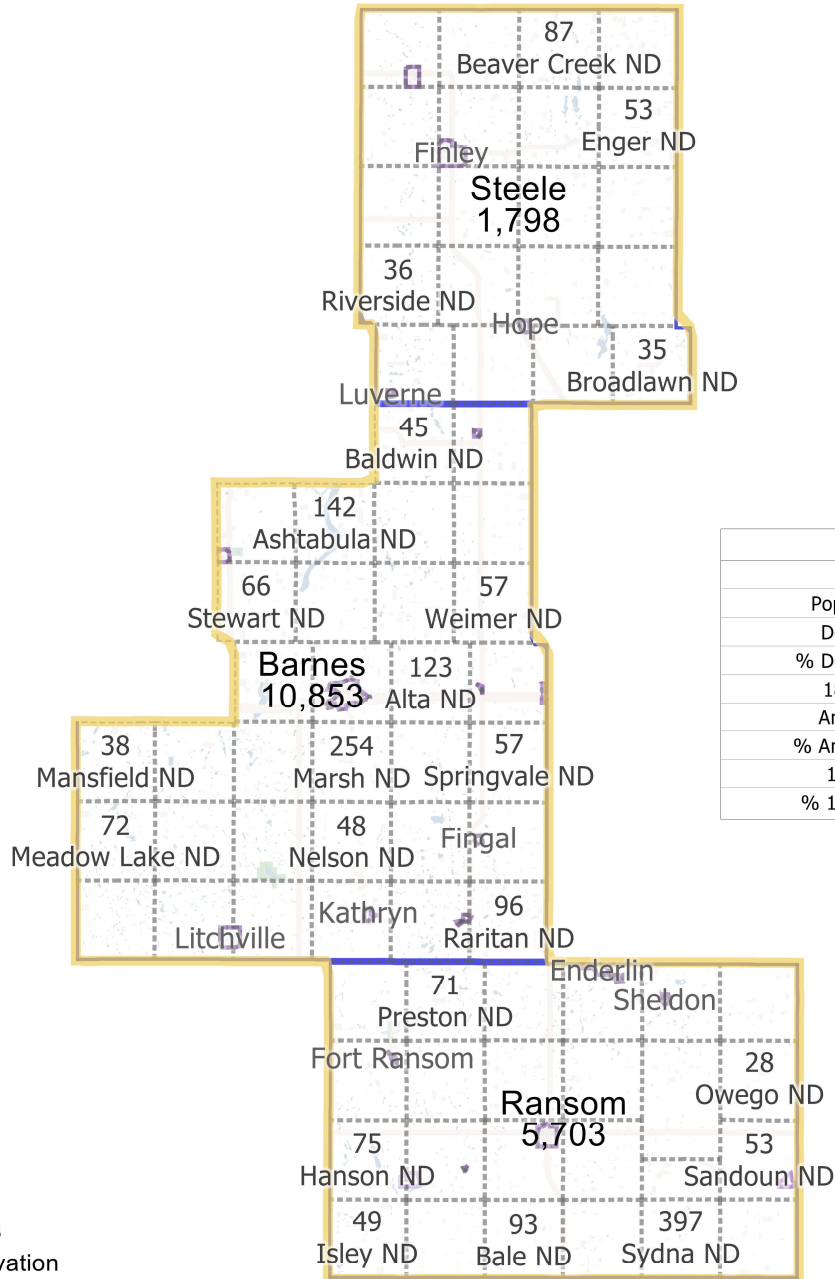

Field	Value
District	12
Population	16978
Deviation	402
% Deviation	2.43%
18+_Pop	13610
AmIndian	277
% AmIndian	1.63%
18+_Ind	223
% 18+_Ind	1.64%

District: 14

©2021 CALIPER; ©2020 HERE

Field	Value
District	14
Population	16024
Deviation	-552
% Deviation	-3.33%
18+_Pop	12601
AmIndian	329
% AmIndian	2.05%
18+_Ind	199
% 18+_Ind	1.58%

District: 15

Field	Value
District	15
Population	16931
Deviation	355
% Deviation	2.14%
18+_Pop	12313
AmIndian	4465
% AmIndian	26.37%
18+_Ind	2513
% 18+_Ind	20.41%

District: 20

Field	Value
District	20
Population	17126
Deviation	550
% Deviation	3.32%
18+_Pop	12924
AmIndian	163
% AmIndian	0.95%
18+_Ind	116
% 18+_Ind	0.9%

District: 24

Field	Value
District	24
Population	17212
Deviation	636
% Deviation	3.84%
18+_Pop	13562
AmIndian	125
% AmIndian	0.73%
18+_Ind	100
% 18+_Ind	0.74%

District: 25

Field	Value
District	25
Population	17172
Deviation	596
% Deviation	3.6%
18+_Pop	13344
AmIndian	470
% AmIndian	2.74%
18+_Ind	285
% 18+_Ind	2.14%

Map layers

-  Indian Reservation
-  City/Town
-  County
-  County Subdivision

©2021 CALIPER; ©2020 HERE

District: 28

Field	Value
District	28
Population	17209
Deviation	633
% Deviation	3.82%
18+_Pop	13404
AmIndian	79
% AmIndian	0.46%
18+_Ind	48
% 18+_Ind	0.36%