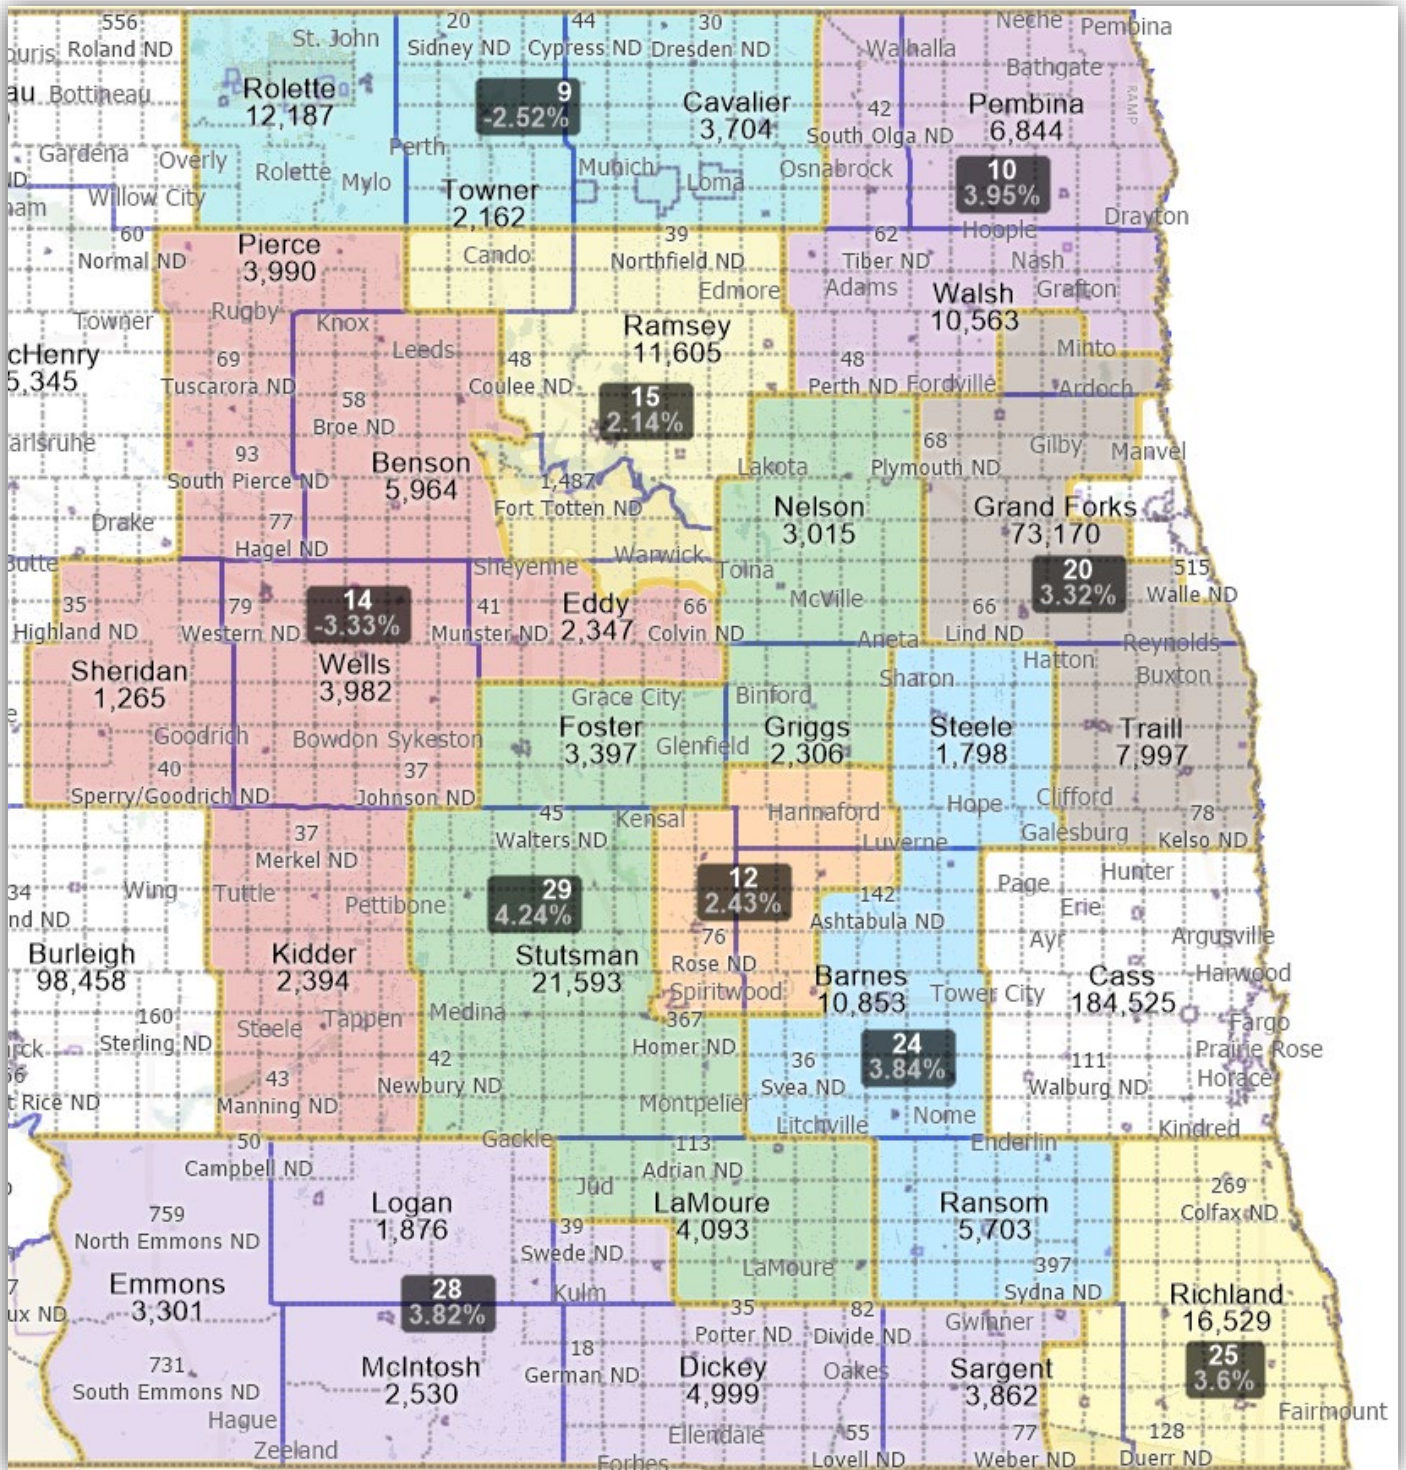

Eastern Area Proposal

District: 9

Field	Value
District	9
Population	16158
Deviation	-418
% Deviation	-2.52%
18+_Pop	11255
AmIndian	9316
% AmIndian	57.66%
18+_Ind	5815
% 18+_Ind	51.67%

District: 12

©2021 CALIPER; ©2020 HERE

Field	Value
District	12
Population	16978
Deviation	402
% Deviation	2.43%
18+_Pop	13610
AmIndian	277
% AmIndian	1.63%
18+_Ind	223
% 18+_Ind	1.64%

District: 14

©2021 CALIPER; ©2020 HERE

Field	Value
District	14
Population	16024
Deviation	-552
% Deviation	-3.33%
18+_Pop	12601
AmIndian	329
% AmIndian	2.05%
18+_Ind	199
% 18+_Ind	1.58%

District: 15

Field	Value
District	15
Population	16931
Deviation	355
% Deviation	2.14%
18+_Pop	12313
AmIndian	4465
% AmIndian	26.37%
18+_Ind	2513
% 18+_Ind	20.41%

District: 20

Field	Value
District	20
Population	17126
Deviation	550
% Deviation	3.32%
18+_Pop	12924
AmIndian	163
% AmIndian	0.95%
18+_Ind	116
% 18+_Ind	0.9%

District: 24

Field	Value
District	24
Population	17212
Deviation	636
% Deviation	3.84%
18+_Pop	13562
AmIndian	125
% AmIndian	0.73%
18+_Ind	100
% 18+_Ind	0.74%

District: 25

Field	Value
District	25
Population	17172
Deviation	596
% Deviation	3.6%
18+_Pop	13344
AmIndian	470
% AmIndian	2.74%
18+_Ind	285
% 18+_Ind	2.14%