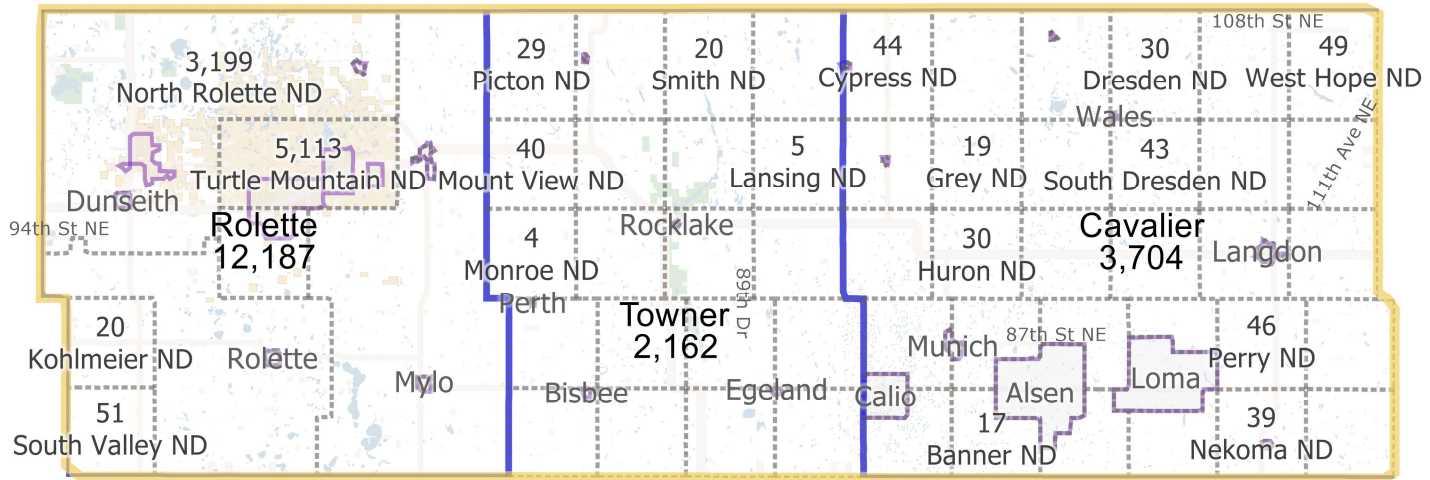

Eastern Area Proposal

District: 9

Field	Value
District	9
Population	16158
Deviation	-418
% Deviation	-2.52%
18+_Pop	11255
AmIndian	9316
% AmIndian	57.66%
18+_Ind	5815
% 18+_Ind	51.67%

District: 12

©2021 CALIPER; ©2020 HERE

Field	Value
District	12
Population	16978
Deviation	402
% Deviation	2.43%
18+_Pop	13610
AmIndian	277
% AmIndian	1.63%
18+_Ind	223
% 18+_Ind	1.64%

District: 14

©2021 CALIPER; ©2020 HERE

Field	Value
District	14
Population	16024
Deviation	-552
% Deviation	-3.33%
18+_Pop	12601
AmIndian	329
% AmIndian	2.05%
18+_Ind	199
% 18+_Ind	1.58%

District: 15

Field	Value
District	15
Population	16931
Deviation	355
% Deviation	2.14%
18+_Pop	12313
AmIndian	4465
% AmIndian	26.37%
18+_Ind	2513
% 18+_Ind	20.41%

District: 20

Field	Value
District	20
Population	17126
Deviation	550
% Deviation	3.32%
18+_Pop	12924
AmIndian	163
% AmIndian	0.95%
18+_Ind	116
% 18+_Ind	0.9%

Map layers

-  Indian Reservation
-  City/Town
-  County
-  County Subdivision

©2021 CALIPER; ©2020 HERE

District: 28

Field	Value
District	28
Population	17209
Deviation	633
% Deviation	3.82%
18+_Pop	13404
AmIndian	79
% AmIndian	0.46%
18+_Ind	48
% 18+_Ind	0.36%