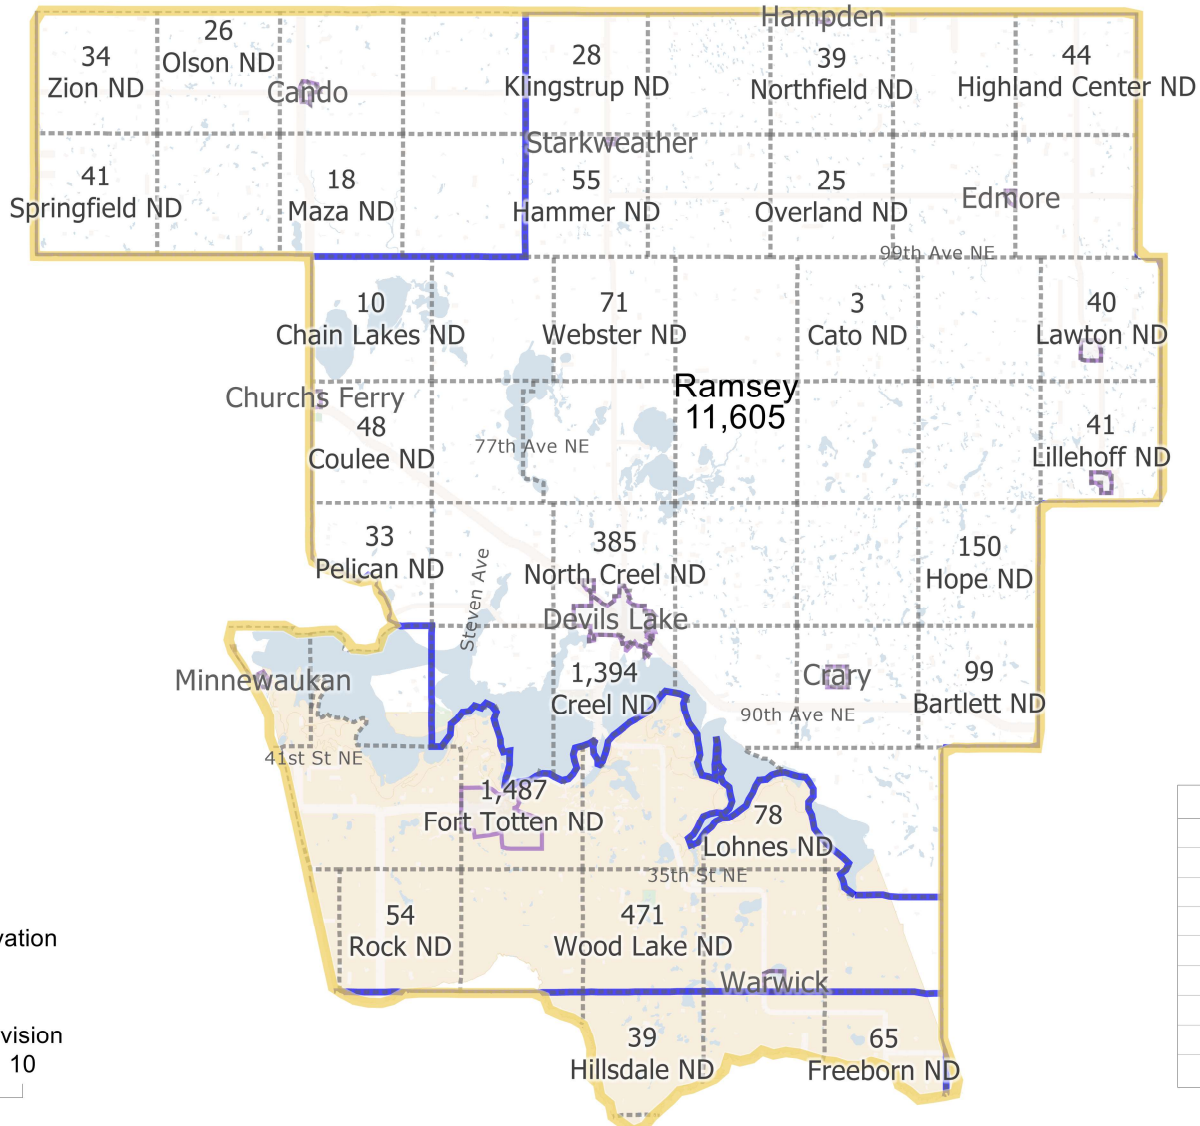

Field	Value
District	12
Population	16978
Deviation	402
% Deviation	2.43%
18+_Pop	13610
AmIndian	277
% AmIndian	1.63%
18+_Ind	223
% 18+_Ind	1.64%

District: 14

©2021 CALIPER; ©2020 HERE

Field	Value
District	14
Population	16024
Deviation	-552
% Deviation	-3.33%
18+_Pop	12601
AmIndian	329
% AmIndian	2.05%
18+_Ind	199
% 18+_Ind	1.58%

District: 15

Field	Value
District	15
Population	16931
Deviation	355
% Deviation	2.14%
18+_Pop	12313
AmIndian	4465
% AmIndian	26.37%
18+_Ind	2513
% 18+_Ind	20.41%

District: 20

Field	Value
District	20
Population	17126
Deviation	550
% Deviation	3.32%
18+_Pop	12924
AmIndian	163
% AmIndian	0.95%
18+_Ind	116
% 18+_Ind	0.9%

District: 24

Field	Value
District	24
Population	17212
Deviation	636
% Deviation	3.84%
18+_Pop	13562
AmIndian	125
% AmIndian	0.73%
18+_Ind	100
% 18+_Ind	0.74%

District: 25

Field	Value
District	25
Population	17172
Deviation	596
% Deviation	3.6%
18+_Pop	13344
AmIndian	470
% AmIndian	2.74%
18+_Ind	285
% 18+_Ind	2.14%

Map layers

-  Indian Reservation
-  City/Town
-  County
-  County Subdivision

©2021 CALIPER; ©2020 HERE

District: 28

Field	Value
District	28
Population	17209
Deviation	633
% Deviation	3.82%
18+_Pop	13404
AmIndian	79
% AmIndian	0.46%
18+_Ind	48
% 18+_Ind	0.36%