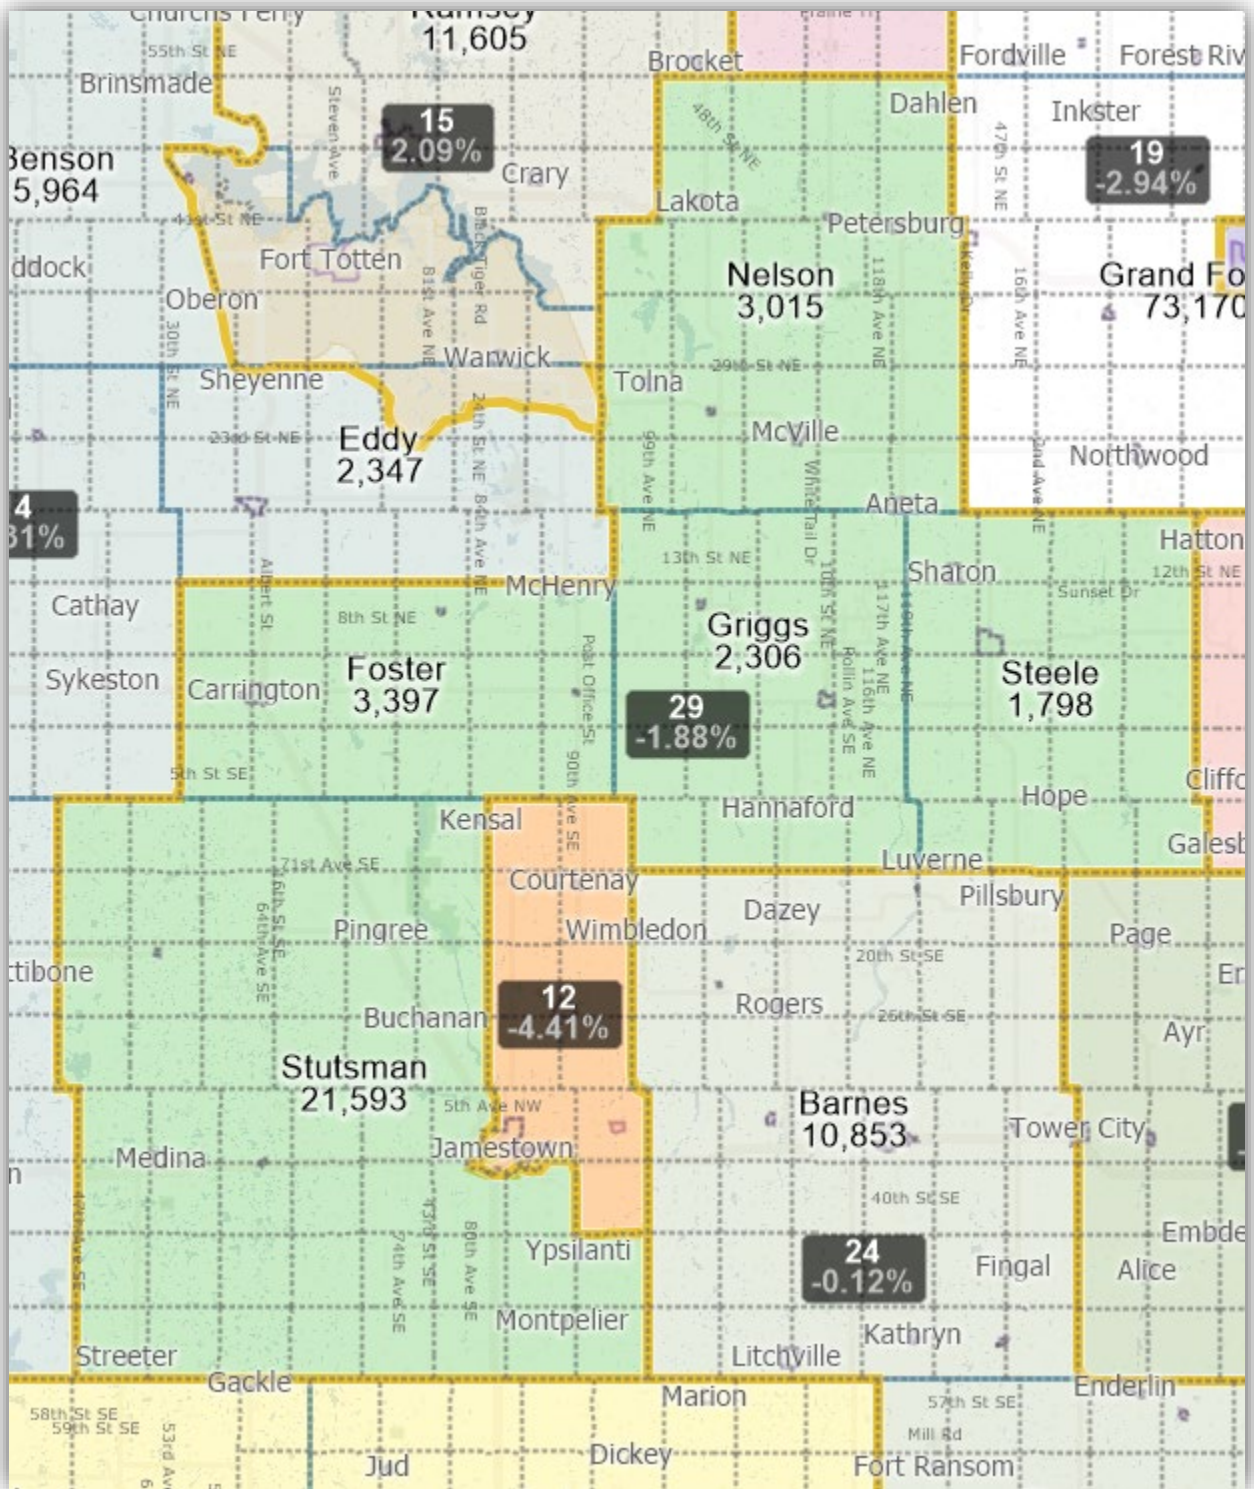

## Proposed Changes to Districts 12 and 29

# District: 12

Field	Value
District	12
Population	15845
Deviation	-731
% Deviation	-4.41%
18+_Pop	12761
AmIndian	279
% AmIndian	1.76%
18+_Ind	224
% 18+_Ind	1.76%

## Map layers

-  Indian Reservation
-  City/Town
-  County
-  County Subdivision

©2021 CALIPER; ©2020 HERE

# District: 29

Field	Value
District	29
Population	16264
Deviation	-312
% Deviation	-1.88%
18+_Pop	12827
AmIndian	87
% AmIndian	0.53%
18+_Ind	67
% 18+_Ind	0.52%

©2021 CALIPER; ©2020 HERE