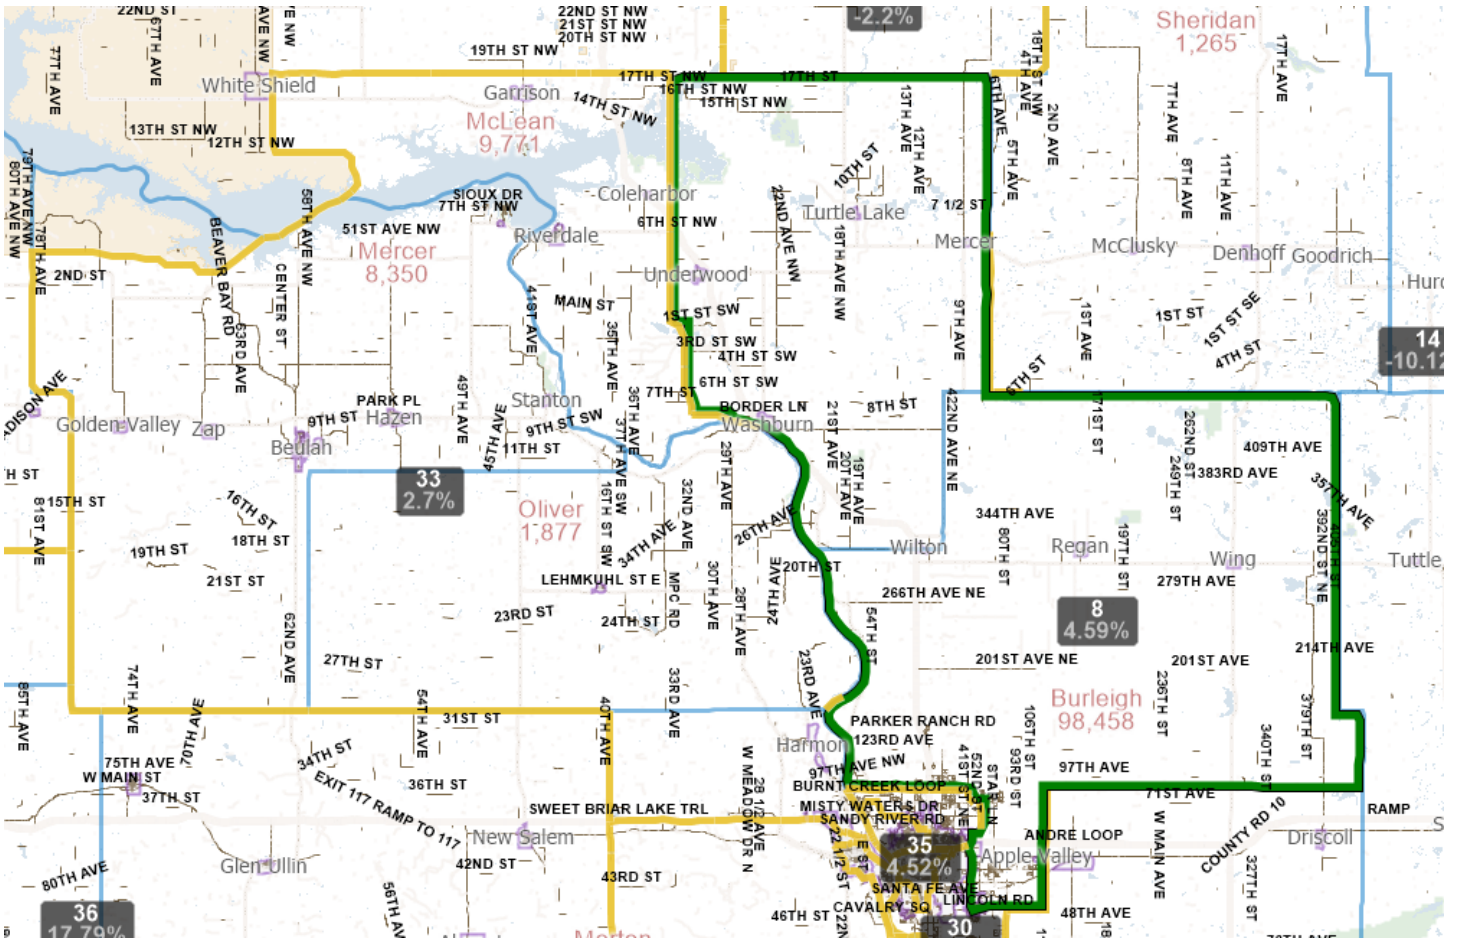

Districts 8 & 33 Proposal - Nathe

District: 8

Field	Value
District	8
Population	17337
Deviation	761
% Deviation	4.59%
18+_Pop	12585
AmIndian	337
% AmIndian	1.94%
18+_Ind	200
% 18+_Ind	1.59%

©2021 CALIPER; ©2020 HERE

District: 33

Field	Value
District	33
Population	17023
Deviation	447
% Deviation	2.7%
18+_Pop	13066
AmIndian	325
% AmIndian	1.91%
18+_Ind	225
% 18+_Ind	1.72%