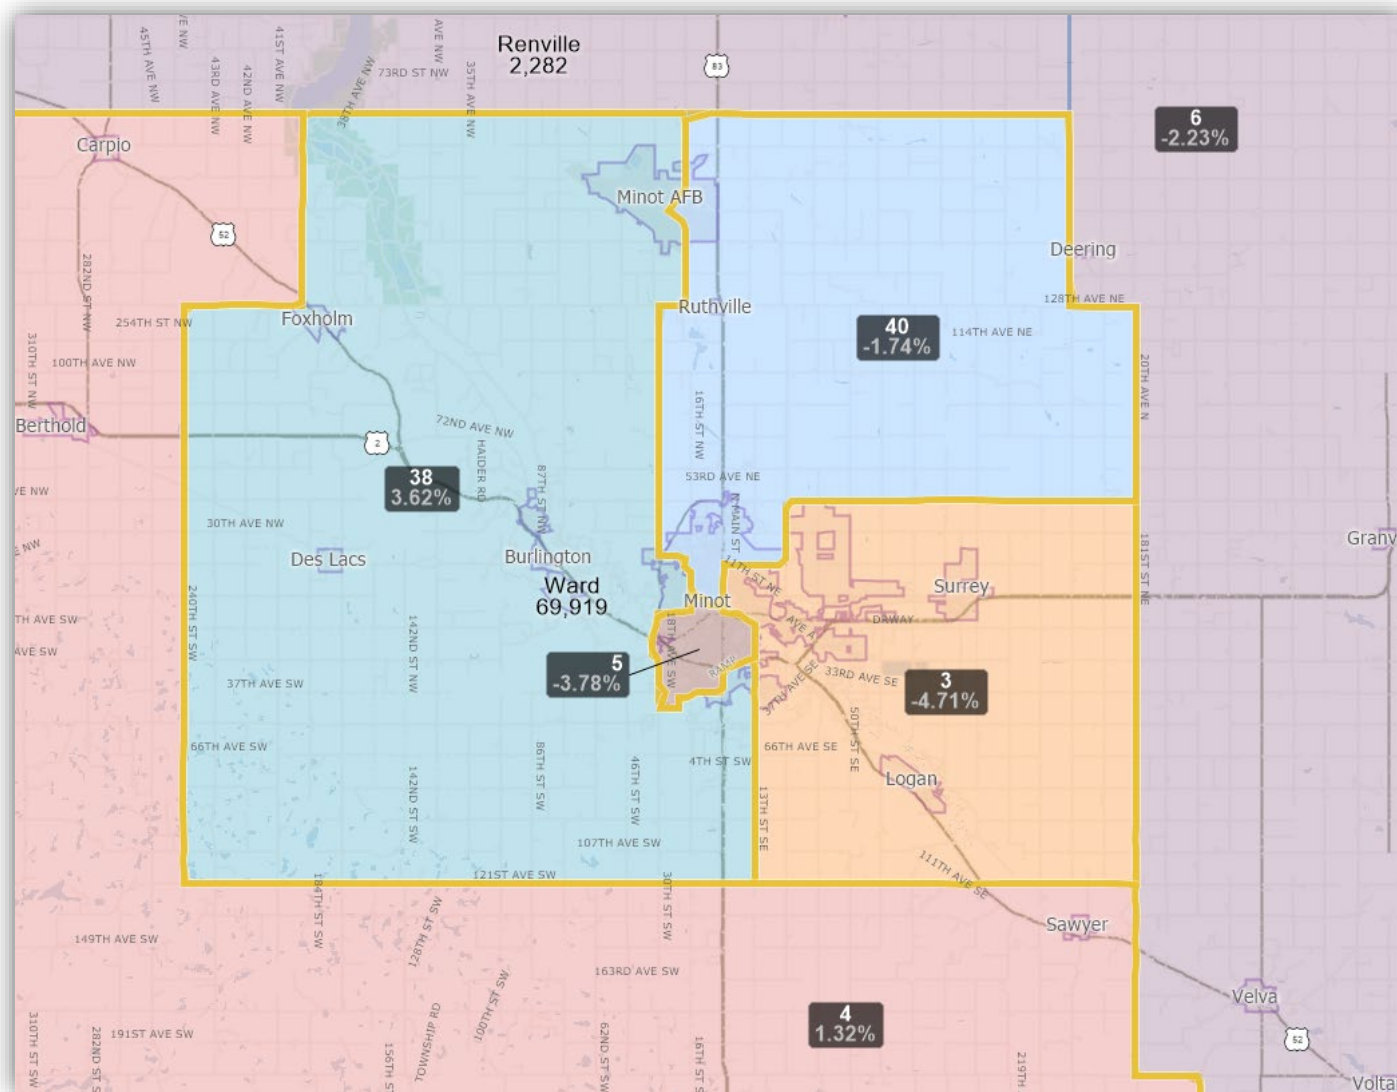

Minot Area Proposal

District: 3

Field	Value
District	3
Population	15796
Deviation	-780
% Deviation	-4.71%
18+_Pop	11713
18+_Ind	356
% 18+_Ind	3.04%
AmIndian	527
% AmIndian	3.34%

Map layers

- Indian Reservation
- City/Town
- County

District: 4

Field	Value
District	4
Population	16794
Deviation	218
% Deviation	1.32%
18+_Pop	12056
18+_Ind	3667
% 18+_Ind	30.42%
AmIndian	5729
% AmIndian	34.11%

©2021 CALIPER; ©2020 HERE

District: 5

Field	Value
District	5
Population	15950
Deviation	-626
% Deviation	-3.78%
18+_Pop	12652
18+_Ind	338
% 18+_Ind	2.67%
AmIndian	480
% AmIndian	3.01%

©2021 CALIPER; ©2020 HERE

District 5 boundaries

District: 6

Field	Value
District	6
Population	16207
Deviation	-369
% Deviation	-2.23%
18+_Pop	12499
18+_Ind	193
% 18+_Ind	1.54%
AmIndian	284
% AmIndian	1.75%

District: 38

Field	Value
District	38
Population	17176
Deviation	600
% Deviation	3.62%
18+_Pop	12578
18+_Ind	205
% 18+_Ind	1.63%
AmIndian	317
% AmIndian	1.85%

©2021 CALIPER; ©2020 HERE

District: 40

Field	Value
District	40
Population	16287
Deviation	-289
% Deviation	-1.74%
18+_Pop	12316
18+_Ind	227
% 18+_Ind	1.84%
AmIndian	304
% AmIndian	1.87%