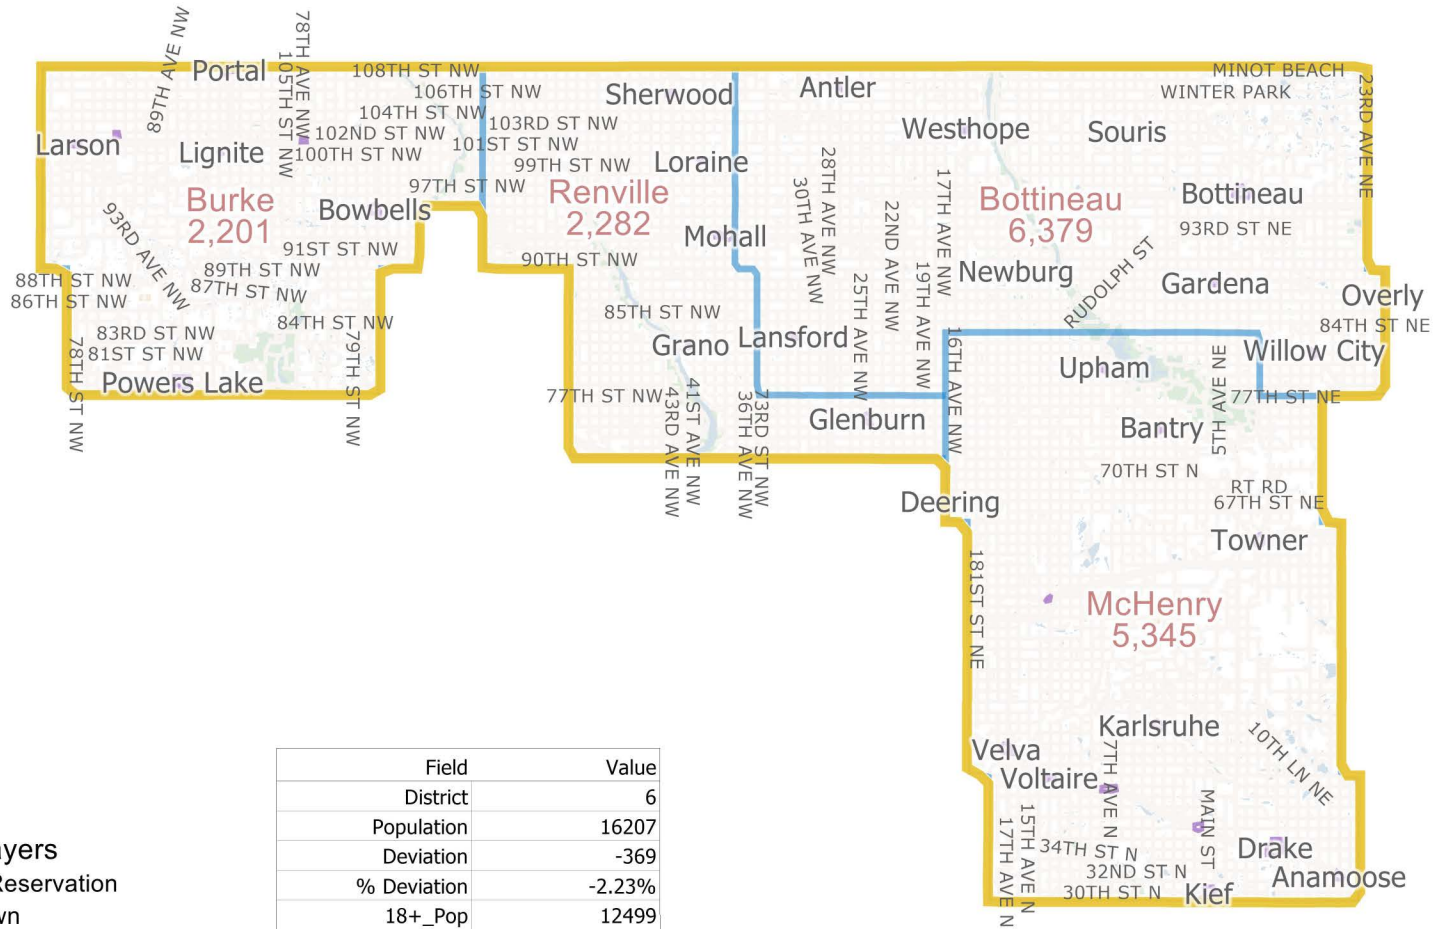

Minot Area Proposal

District: 3

Field	Value
District	3
Population	15796
Deviation	-780
% Deviation	-4.71%
18+_Pop	11713
18+_Ind	356
% 18+_Ind	3.04%
AmIndian	527
% AmIndian	3.34%

Map layers

- Indian Reservation
- City/Town
- County

District: 4

Field	Value
District	4
Population	16794
Deviation	218
% Deviation	1.32%
18+_Pop	12056
18+_Ind	3667
% 18+_Ind	30.42%
AmIndian	5729
% AmIndian	34.11%

©2021 CALIPER; ©2020 HERE

District: 5

Field	Value
District	5
Population	15950
Deviation	-626
% Deviation	-3.78%
18+_Pop	12652
18+_Ind	338
% 18+_Ind	2.67%
AmIndian	480
% AmIndian	3.01%

©2021 CALIPER; ©2020 HERE

District 5 boundaries

District: 6

Field	Value
District	6
Population	16207
Deviation	-369
% Deviation	-2.23%
18+_Pop	12499
18+_Ind	193
% 18+_Ind	1.54%
AmIndian	284
% AmIndian	1.75%

District: 38

Field	Value
District	38
Population	17176
Deviation	600
% Deviation	3.62%
18+_Pop	12578
18+_Ind	205
% 18+_Ind	1.63%
AmIndian	317
% AmIndian	1.85%

©2021 CALIPER; ©2020 HERE

District: 40

Field	Value
District	40
Population	16287
Deviation	-289
% Deviation	-1.74%
18+_Pop	12316
18+_Ind	227
% 18+_Ind	1.84%
AmIndian	304
% AmIndian	1.87%