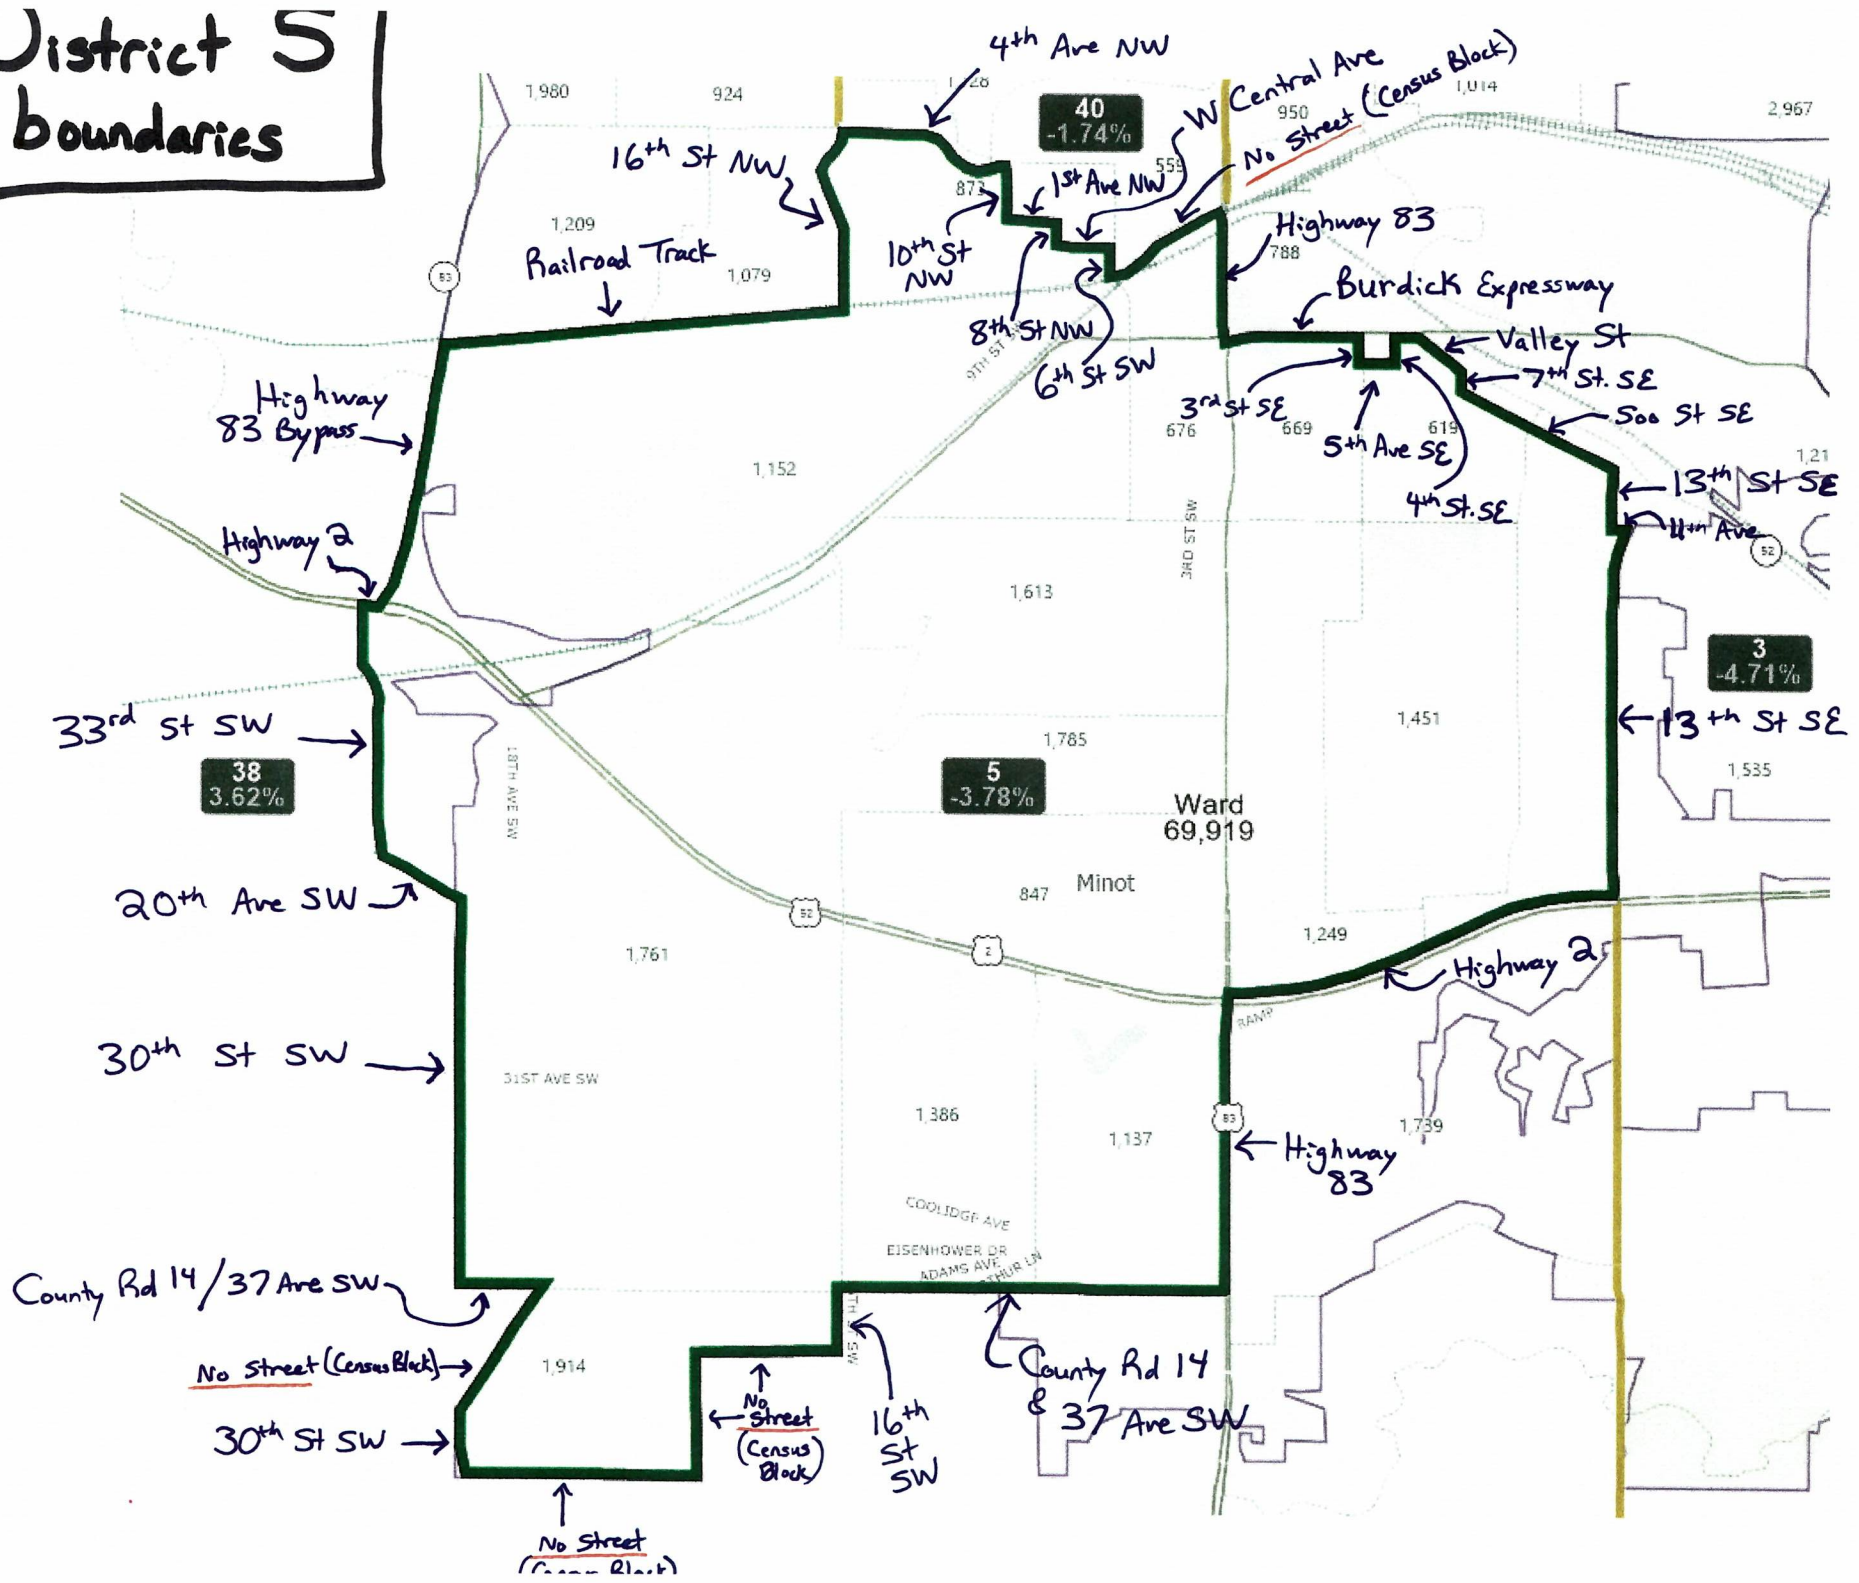

Minot Area Proposal

District: 3

Field	Value
District	3
Population	15796
Deviation	-780
% Deviation	-4.71%
18+_Pop	11713
18+_Ind	356
% 18+_Ind	3.04%
AmIndian	527
% AmIndian	3.34%

Map layers

- Indian Reservation
- City/Town
- County

District: 4

Field	Value
District	4
Population	16794
Deviation	218
% Deviation	1.32%
18+_Pop	12056
18+_Ind	3667
% 18+_Ind	30.42%
AmIndian	5729
% AmIndian	34.11%

©2021 CALIPER; ©2020 HERE

District: 5

Field	Value
District	5
Population	15950
Deviation	-626
% Deviation	-3.78%
18+_Pop	12652
18+_Ind	338
% 18+_Ind	2.67%
AmIndian	480
% AmIndian	3.01%

©2021 CALIPER; ©2020 HERE

District 5 boundaries

District: 6

Field	Value
District	6
Population	16207
Deviation	-369
% Deviation	-2.23%
18+_Pop	12499
18+_Ind	193
% 18+_Ind	1.54%
AmIndian	284
% AmIndian	1.75%

District: 38

Field	Value
District	38
Population	17176
Deviation	600
% Deviation	3.62%
18+_Pop	12578
18+_Ind	205
% 18+_Ind	1.63%
AmIndian	317
% AmIndian	1.85%

©2021 CALIPER; ©2020 HERE

District: 40

Field	Value
District	40
Population	16287
Deviation	-289
% Deviation	-1.74%
18+_Pop	12316
18+_Ind	227
% 18+_Ind	1.84%
AmIndian	304
% AmIndian	1.87%