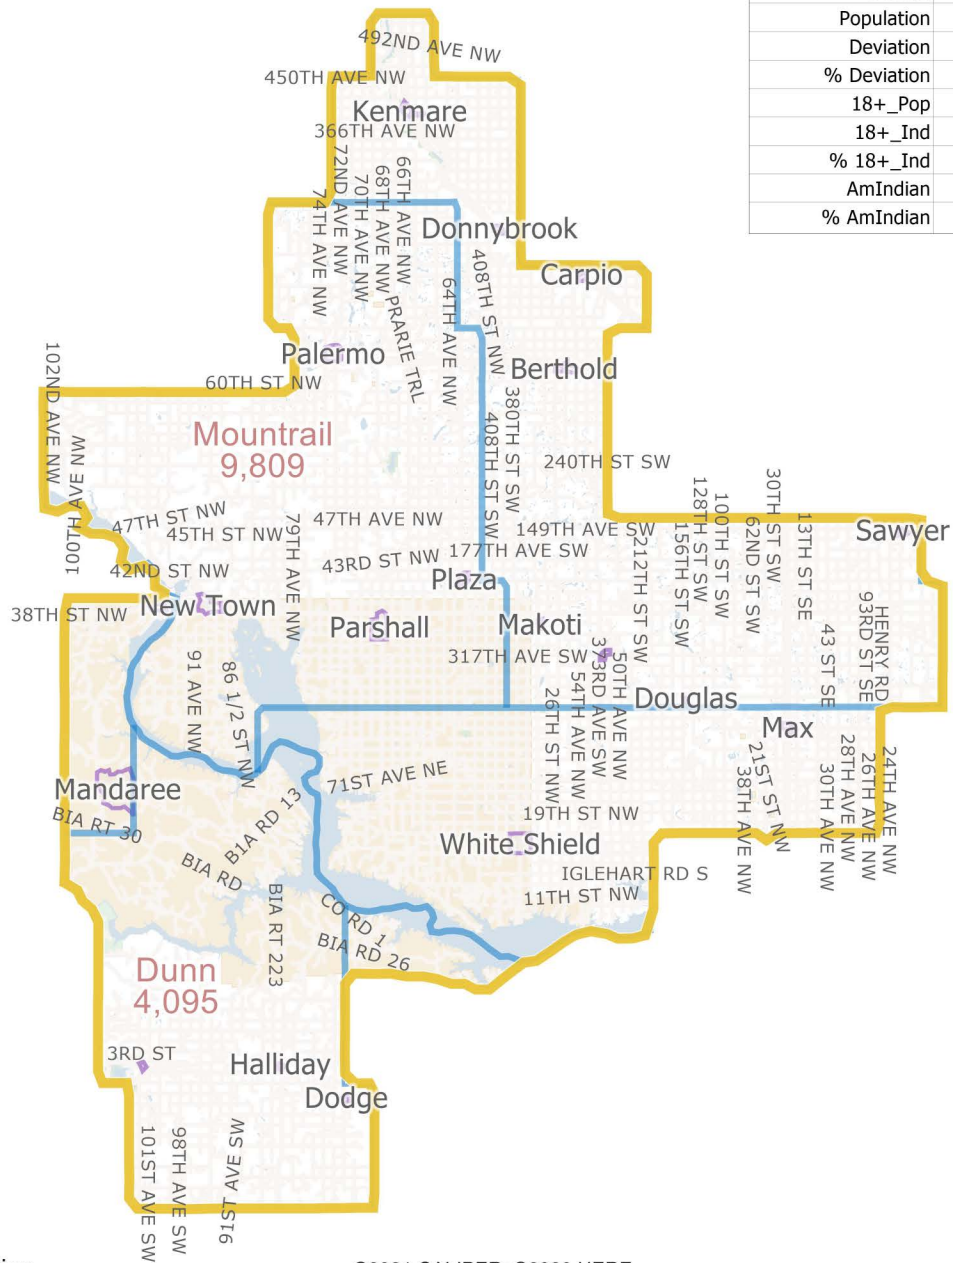

Minot Area Proposal

District: 3

Field	Value
District	3
Population	15796
Deviation	-780
% Deviation	-4.71%
18+_Pop	11713
18+_Ind	356
% 18+_Ind	3.04%
AmIndian	527
% AmIndian	3.34%

Map layers

- Indian Reservation
- City/Town
- County

District: 4

Field	Value
District	4
Population	16794
Deviation	218
% Deviation	1.32%
18+_Pop	12056
18+_Ind	3667
% 18+_Ind	30.42%
AmIndian	5729
% AmIndian	34.11%

©2021 CALIPER; ©2020 HERE

District: 5

Field	Value
District	5
Population	15950
Deviation	-626
% Deviation	-3.78%
18+_Pop	12652
18+_Ind	338
% 18+_Ind	2.67%
AmIndian	480
% AmIndian	3.01%

©2021 CALIPER; ©2020 HERE

District 5 boundaries

District: 6

Field	Value
District	6
Population	16207
Deviation	-369
% Deviation	-2.23%
18+_Pop	12499
18+_Ind	193
% 18+_Ind	1.54%
AmIndian	284
% AmIndian	1.75%

District: 38

Field	Value
District	38
Population	17176
Deviation	600
% Deviation	3.62%
18+_Pop	12578
18+_Ind	205
% 18+_Ind	1.63%
AmIndian	317
% AmIndian	1.85%

©2021 CALIPER; ©2020 HERE

District: 40

Field	Value
District	40
Population	16287
Deviation	-289
% Deviation	-1.74%
18+_Pop	12316
18+_Ind	227
% 18+_Ind	1.84%
AmIndian	304
% AmIndian	1.87%