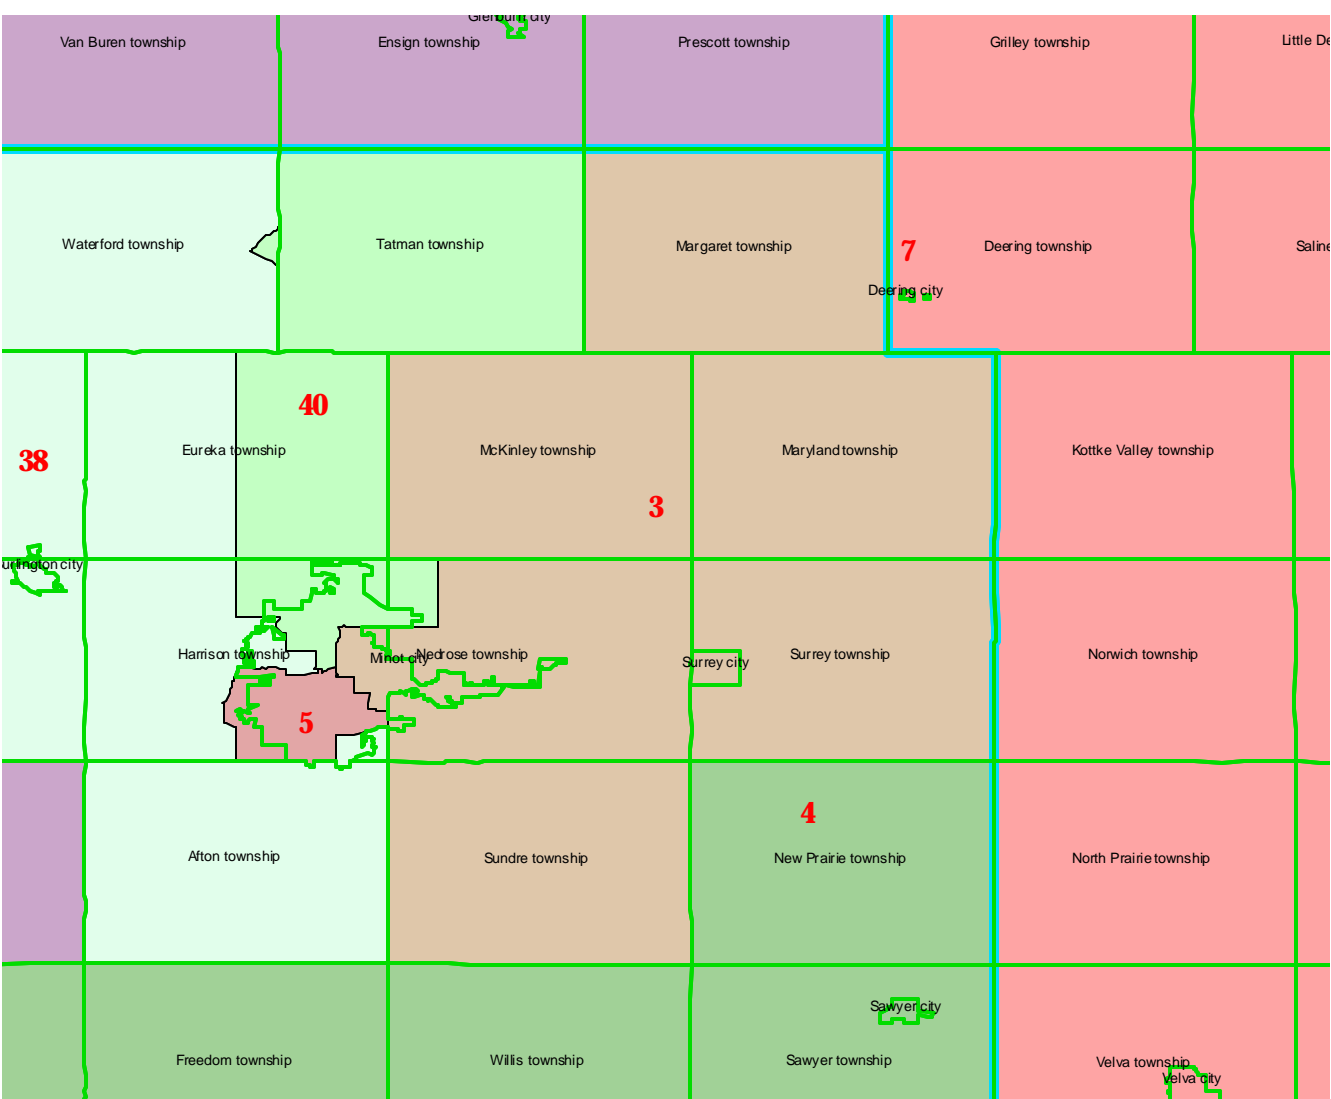

District 03

- Ccd.
- Cou.
- District 0
- 01
- 02
- 03
- 04
- 05
- 06
- 07
- 08
- 09
- 10
- 11
- 12
- 13
- 14
- 15
- 16
- 17
- 18
- 19
- 20
- 21
- 22
- 23
- 24
- 25
- 26
- 27
- 28
- 29
- 30
- 31
- 32
- 33
- 34
- 35
- 36
- 37
- 38
- 39
- 40
- 41
- 42
- 43
- 44
- 45
- 46
- 47

40

38

5

3

Burlington Northern Santa Fe R

Lyon Brook Creek

Souris River

El Rio

Sundance

United States Highway 52 (Bus)

Canadian Pacific Railway

United States Highway 52 (Bus)

United States Highway 19