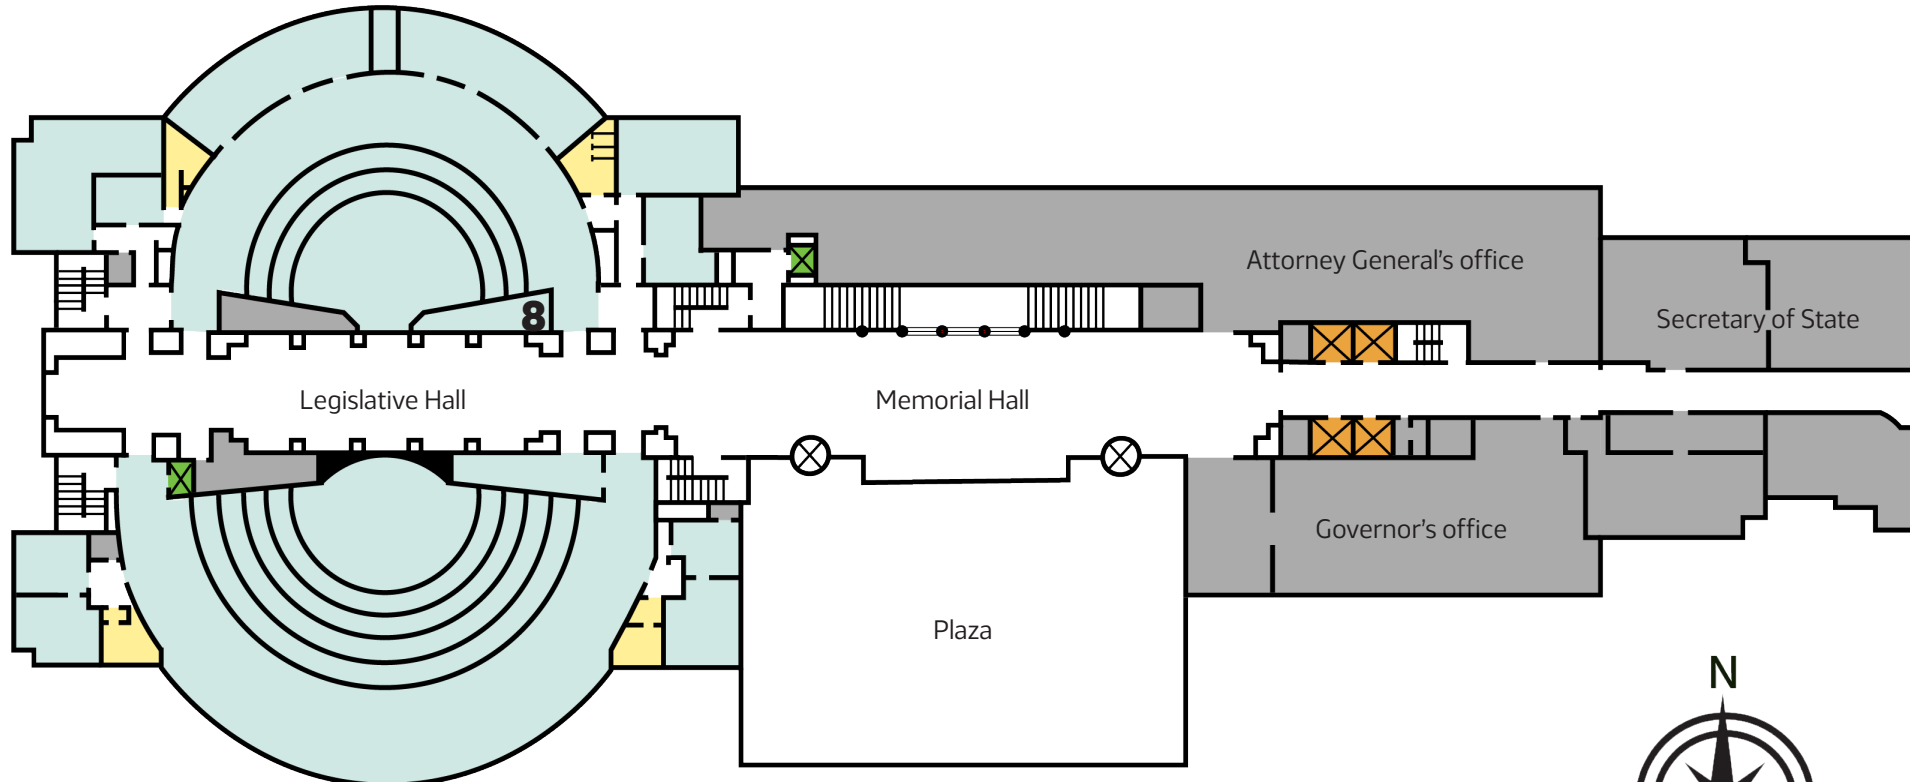

NORTH DAKOTA STATE CAPITOL

1st Floor & Judicial Wing

-  Employee Entrance/Emergency Exit
-  Stairs
-  Elevator (Gold/Tower)
-  Elevator
-  Public Restrooms
-  Legislative Areas
-  Legislative Committee Rooms
-  Other/Storage/Agency
-  Public Entrance

Coteau Room

Judicial Wing

1st Floor

1st Floor

3rd Floor

2nd Floor