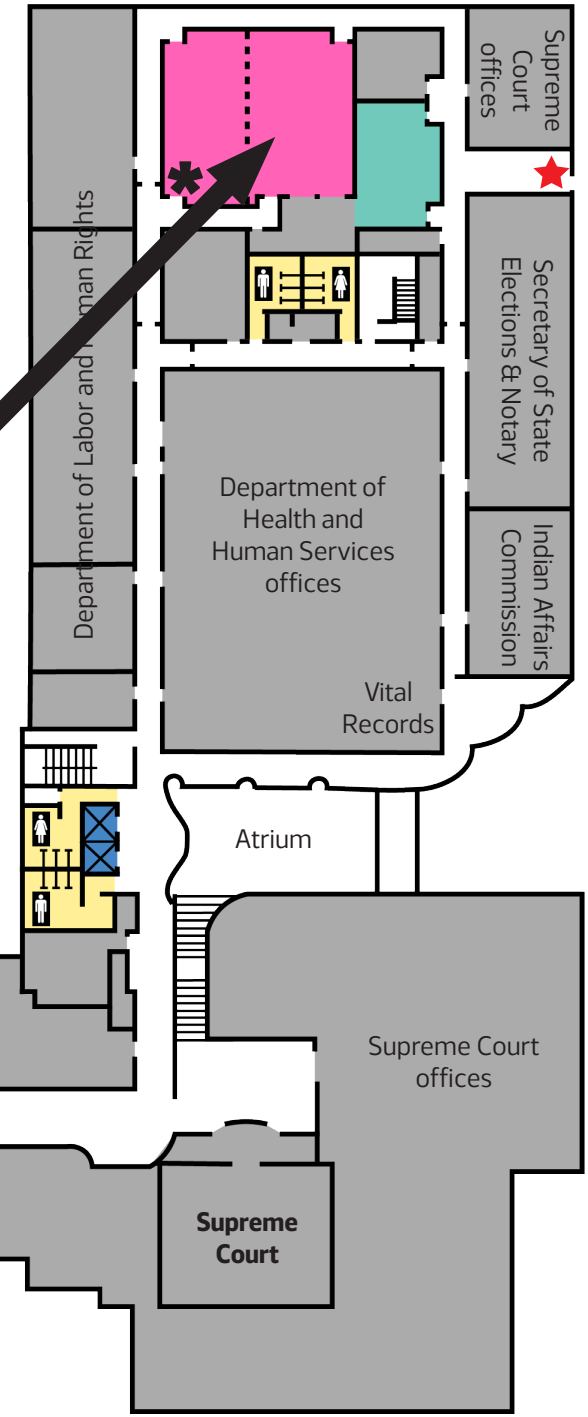

NORTH DAKOTA STATE CAPITOL

1st Floor & Judicial Wing

-  Employee Entrance/Emergency Exit
-  Stairs
-  Elevator (Gold/Tower)
-  Elevator
-  Public Restrooms
-  Legislative Areas
-  Legislative Committee Rooms
-  Other/Storage/Agency
-  Public Entrance

Coteau Room

Judicial Wing

1st Floor

1st Floor

3rd Floor

2nd Floor