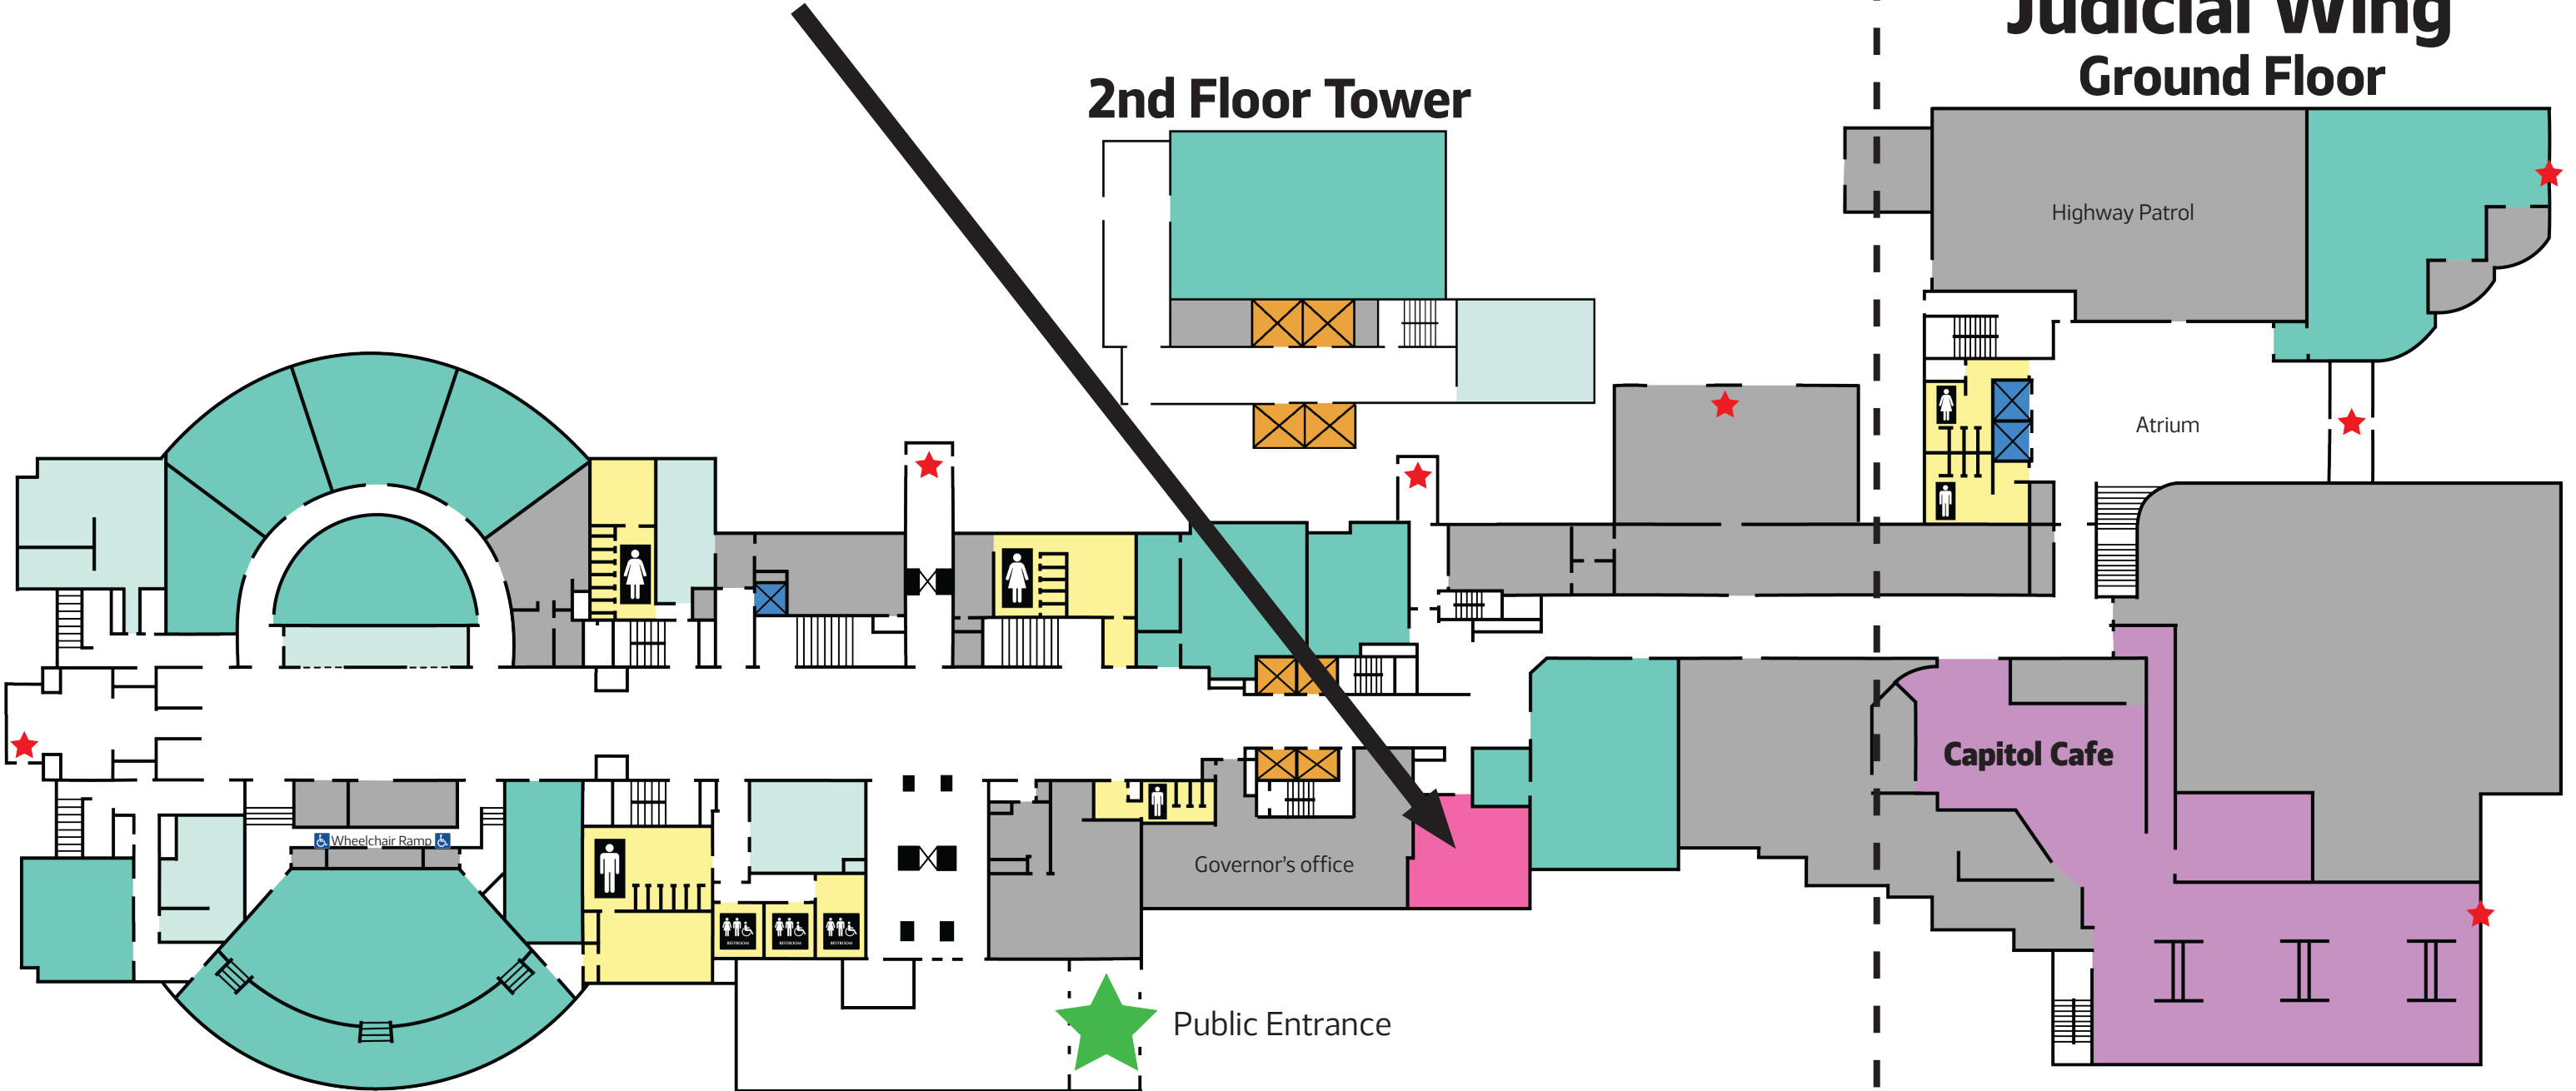

NORTH DAKOTA STATE CAPITOL

Ground Floor

- Employee Entrance/Emergency Exit 
- Stairs 
- Elevator (Gold/Tower) 
- Elevator 
- Public Restrooms 
- Legislative Areas 
- Legislative Committee Rooms 
- Other/Storage/Agency 

Sakakawea Room

Judicial Wing Ground Floor

2nd Floor Tower

Public Entrance

Highway Patrol

Atrium

Capitol Cafe

Governor's office

Wheelchair Ramp